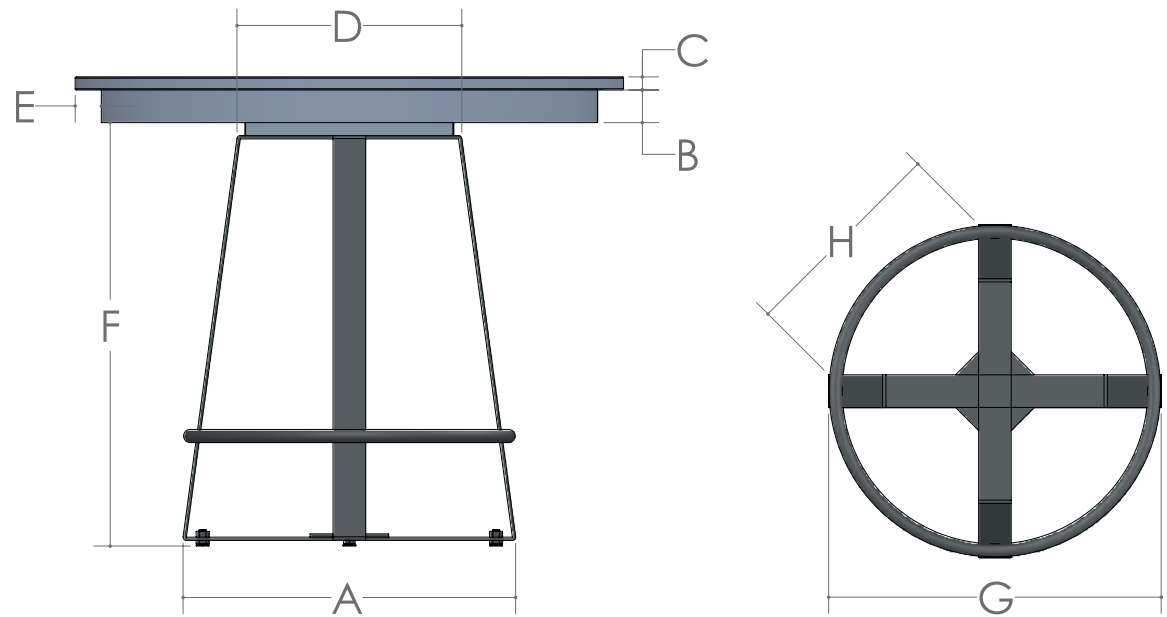

DURHAM BAR CHAIR

IRON CRAFT PUB TABLE

IRON CRAFT PUB TABLE

■ Mission Edge is Standard

SIZE	12" LEAVES AVAILABLE	SELF STORE
42	2	No
48	2	No

SIZE	A	B	C	D	E	F	G	H
All Sizes	25 1/2"	2 1/2"	1"	17 1/4"	2"	32 1/2"	25 1/2"	16 1/4"