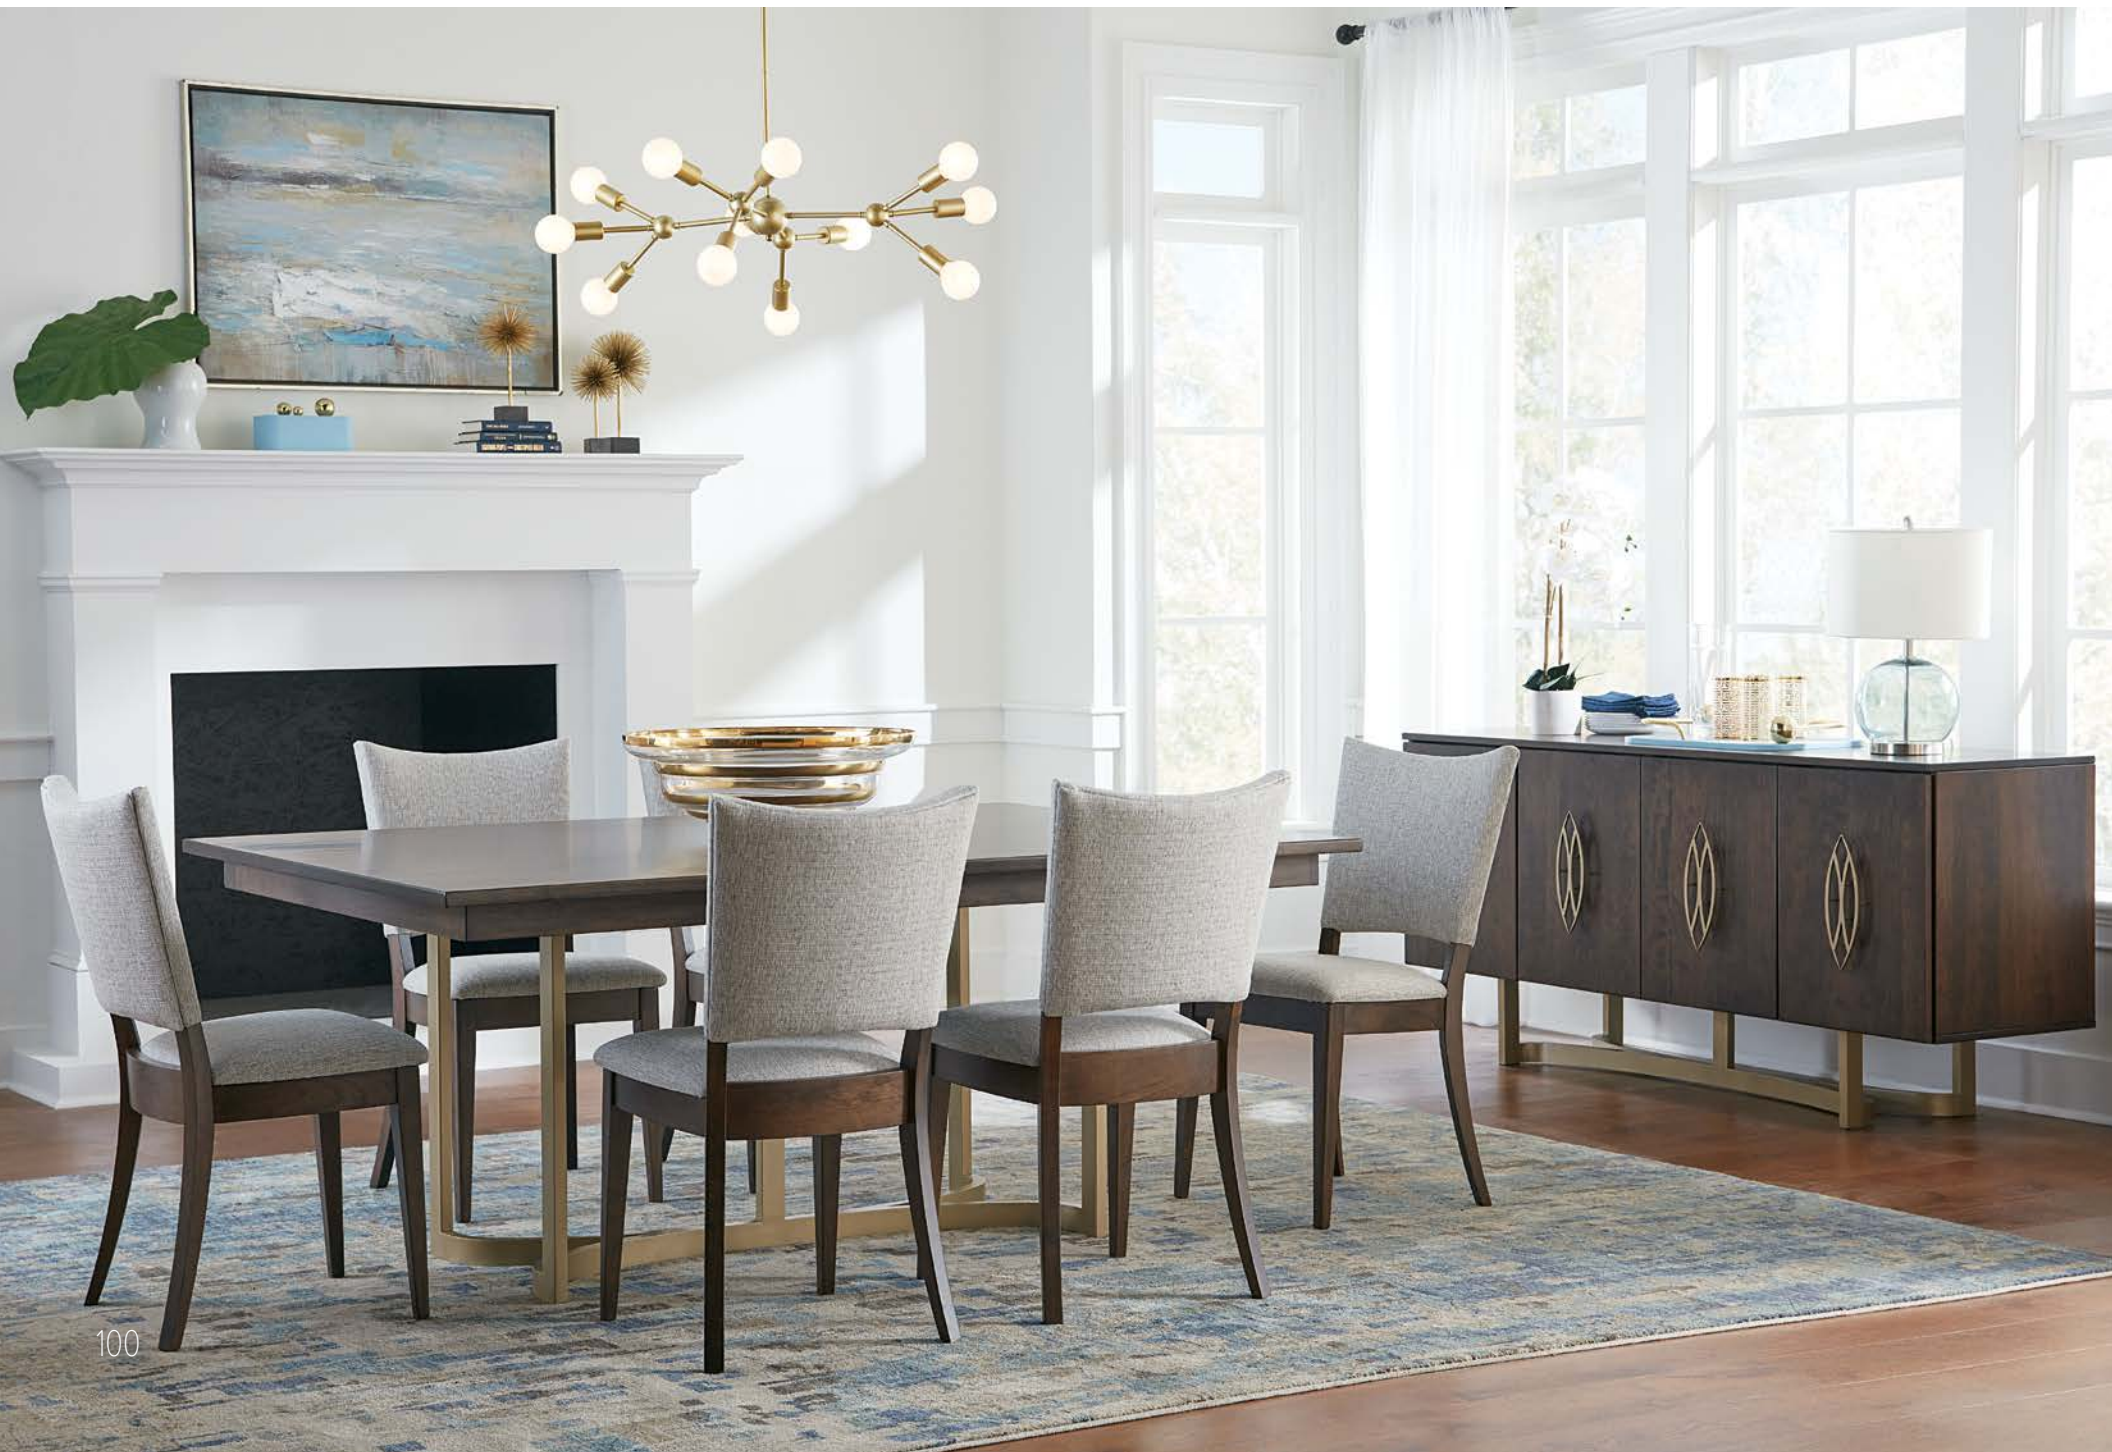

OXFORD DESIGNER SERVER

- SIZES: 36"w x 20 ½"d x 33"h, 54"w x 20 ½"d x 33"h and
72"w x 20 ½"d x 33"h

REGAL COLLECTION

REGAL CHAIR

BIRKIN CHAIR

ARIEL CHAIR

REGAL SERVER

REGAL DESIGNER SERVER