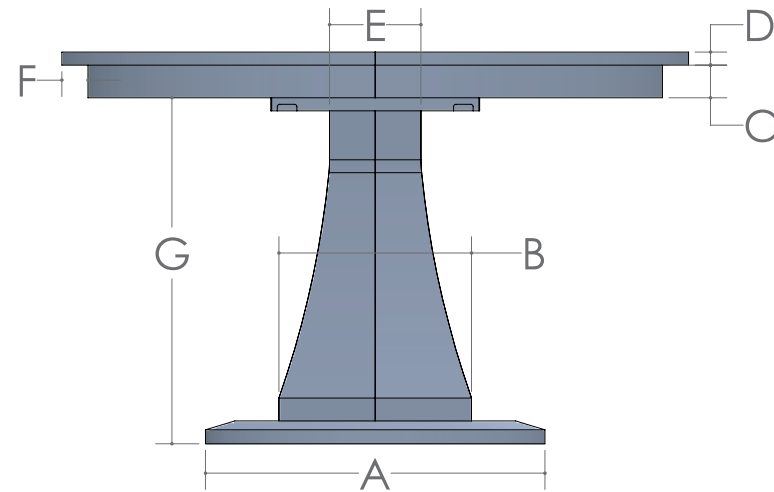

EMERSON COLLECTION

EMERSON CHAIR

EMERWOOD CHAIR

SOMERSET CHAIR

EMERSON TABLE

EMERSON TABLE

- Mission Edge is Standard
- **QUICK SHIP:** Brown Maple, 48" Round with One 12" Leaf Only

SIZE	12" LEAVES AVAILABLE	SELF STORE
42	2	No
48	2	No
54	1	No
60	Solid Top Only	No
66	Solid Top Only	No
72	Solid Top Only	No