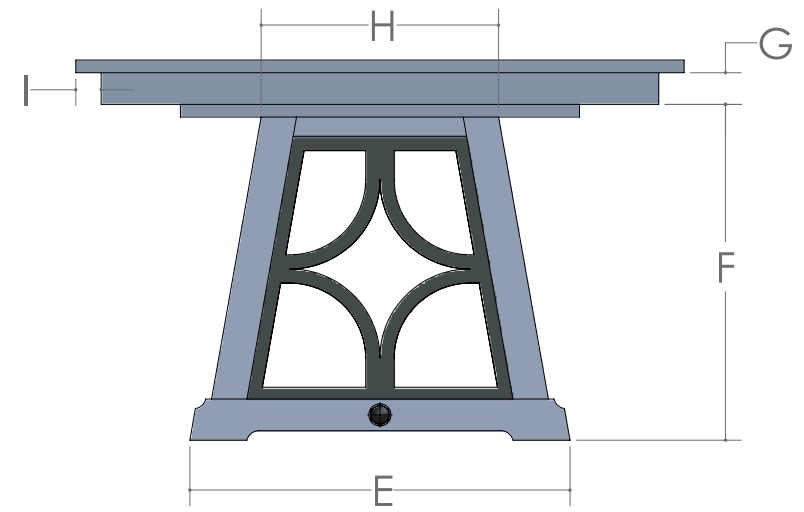

Metal Color Options

SIZE	A	B	C	D	E	F	G	H	I
All Sizes	43 1/2"	3 3/4"	1"	2"	30"	26 1/2"	2 1/2"	18 3/4"	2"