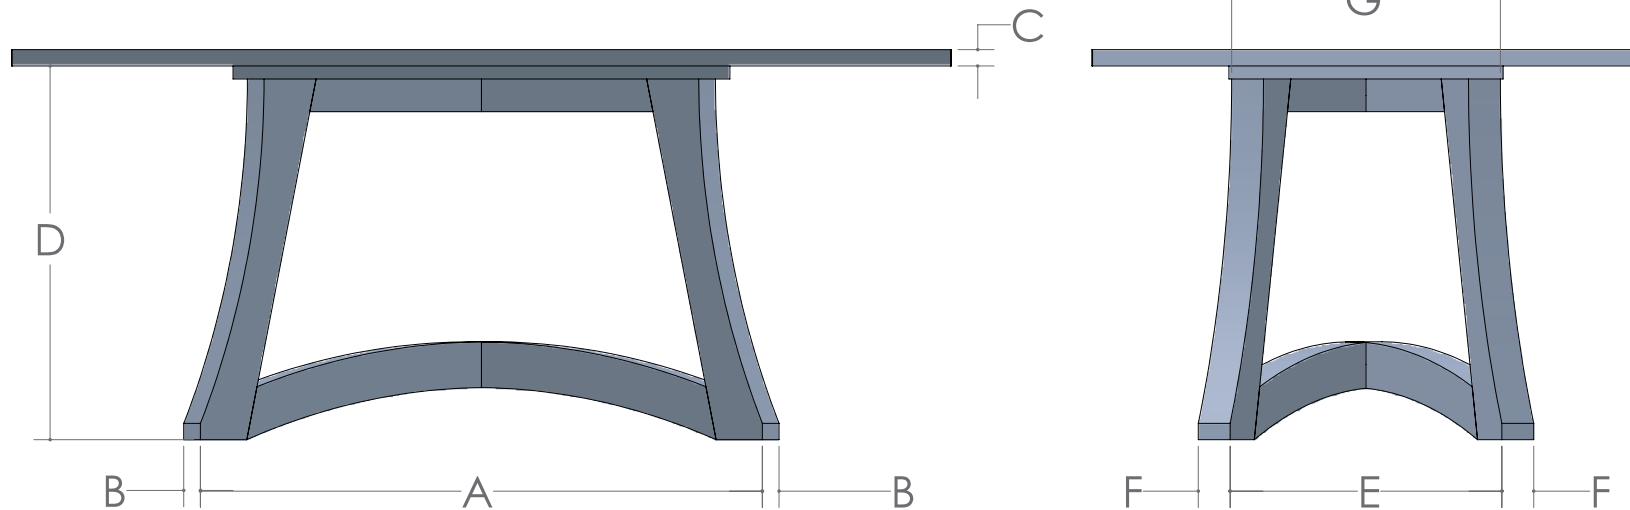

TIFTON SERVER

TIFTON, TIFTON EXTENSION & TIFTON ROUND TABLE

TIFTON TABLE

- **SIZES:** 42" x 72", 42" x 84", 42" x 96", 42" x 108", 42" x 120", 48" x 72", 48" x 84", 48" x 96", 48" x 108" and 48" x 120" Solid Top Only
- **STANDARD TOP:** 1 1/4" Thick Live Edge, Available in Cherry, Brown Maple, Walnut and Rustic Cherry
- **OPTIONAL TOP:** 1 1/4" Thick Clean Edge, Available in Oak, Cherry, Hard Maple, Brown Maple, Quarter-Sawn White Oak, Hickory, Walnut, Rustic Cherry and Rustic Hickory
- **QUICK SHIP:** Brown Maple with Live Edge, 42" x 72" Solid Top Only