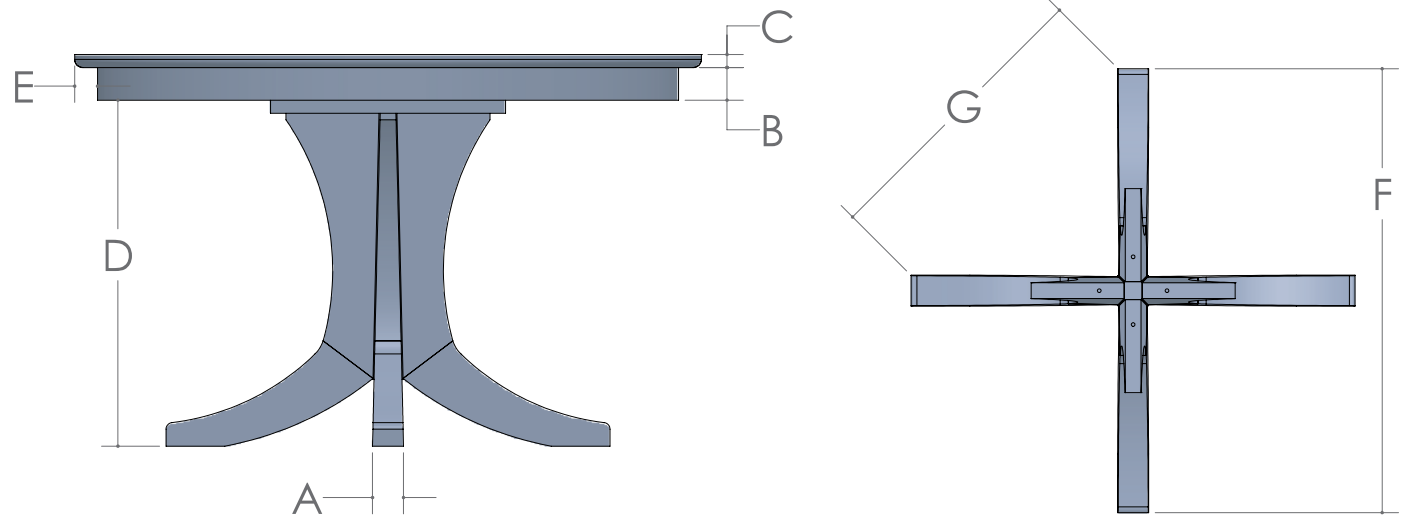

KEELAN CHAIR

- SIDE CHAIR: 18 ½"w x 22"d x 31 ½"h
- SIDE CHAIR SEATING AREA: 18 ½" x 18 ½"
- SEAT HEIGHT: 18"
- BACK HEIGHT FROM SEAT: 15"
- Only Available with Leather or Fabric Seats and Backs

BERSINA COLLECTION

BERSINA CHAIR

JANSEN CHAIR

DAWSON CHAIR

BERSINA SERVER

BERSINA TABLE

BERSINA TABLE

▪ Roundover-Bottom Edge is Standard

SIZE	12" LEAVES AVAILABLE	SELF STORE
42	2	No
48	2	No
54	Solid Top Only	No