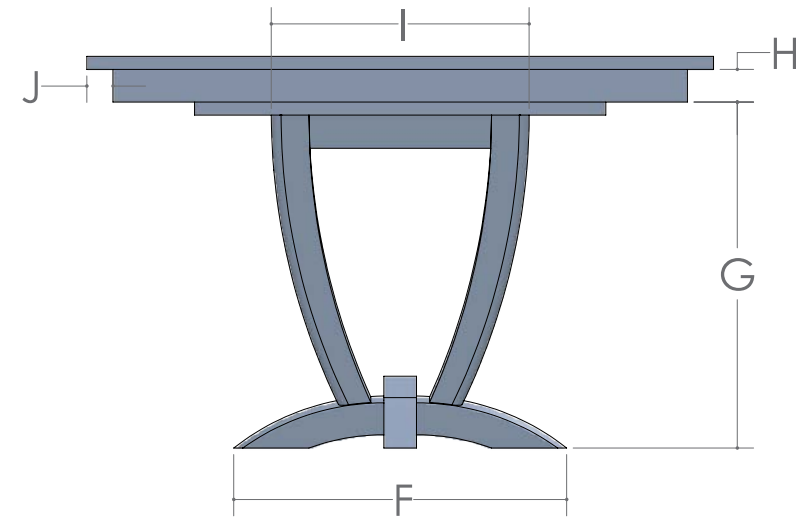

BECKETT COLLECTION

ARBORDALE CHAIR

BAYFIELD CHAIR

KEELAN CHAIR

BECKETT TABLE

BECKETT TABLE

▪ 1" Thick Top and Mission Edge are Standard

SIZE	12" LEAVES AVAILABLE	SELF STORE
42 x 72	4	Yes 2 Skirted - 2 without
48 x 72	4	Yes 4 without Skirts
42 x 84	3	Yes 3 Skirted - 1 without
48 x 84	3	Yes 3 without Skirts
42 x 96	2	Yes 2 Skirted
48 x 96	2	Yes 2 without Skirts
42 x 108	1	Yes 1 Skirted
48 x 108	1	Yes 1 without Skirts
42 x 120	Solid Top Only	No
48 x 120	Solid Top Only	No

SIZE	A	B	C	D	E	F	G	H	I	J
All Sizes	31 5/8"	2 5/8"	13 5/8"	1"	2 7/8"	25 1/2"	26 1/2"	2 1/2"	19 3/4"	2"

ARBORDALE CHAIR

- SIDE CHAIR: 19"w x 24 ½"d x 38"h
- SIDE CHAIR SEATING AREA: 19" x 17"
- ARM CHAIR: 23 ¼"w x 24 ½"d x 38"h
- ARM CHAIR SEATING AREA: 19" x 17"
- ARM HEIGHT FROM FLOOR: 25"
- SEAT HEIGHT: 17 ½"
- BACK HEIGHT FROM SEAT: 21 ½"
- Available with Wood, Leather or Fabric Seats

BAYFIELD CHAIR

- SIDE CHAIR: 20 ½"w x 23"d x 35"h
- SIDE CHAIR SEATING AREA: 20 ½" x 17 ½"
- ARM CHAIR: 25"w x 23"d x 35"h
- ARM CHAIR SEATING AREA: 20 ½" x 17 ½"
- ARM HEIGHT FROM FLOOR: 25 ½"
- SEAT HEIGHT: 18"
- BACK HEIGHT FROM SEAT: 17 ½"
- Only Available with Leather or Fabric Seats and Backs