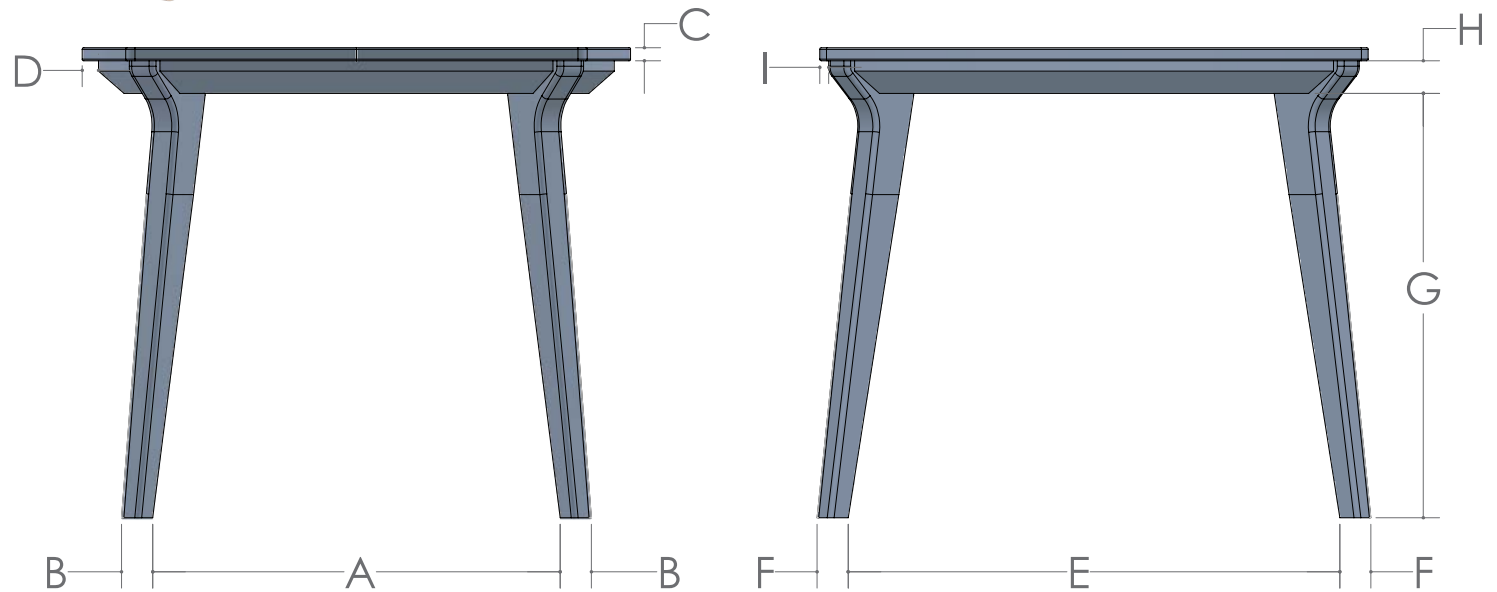

VINSON PUB COLLECTION

VINSON BARSTOOL

NEELA BAR CHAIR

KEELAN BAR CHAIR

VINSON PUB TABLE

VINSON PUB TABLE

■ 1" Thick Top is Standard

SIZE	12" LEAVES AVAILABLE	SELF STORE
42 x 42	4	No
48 x 48	4	No