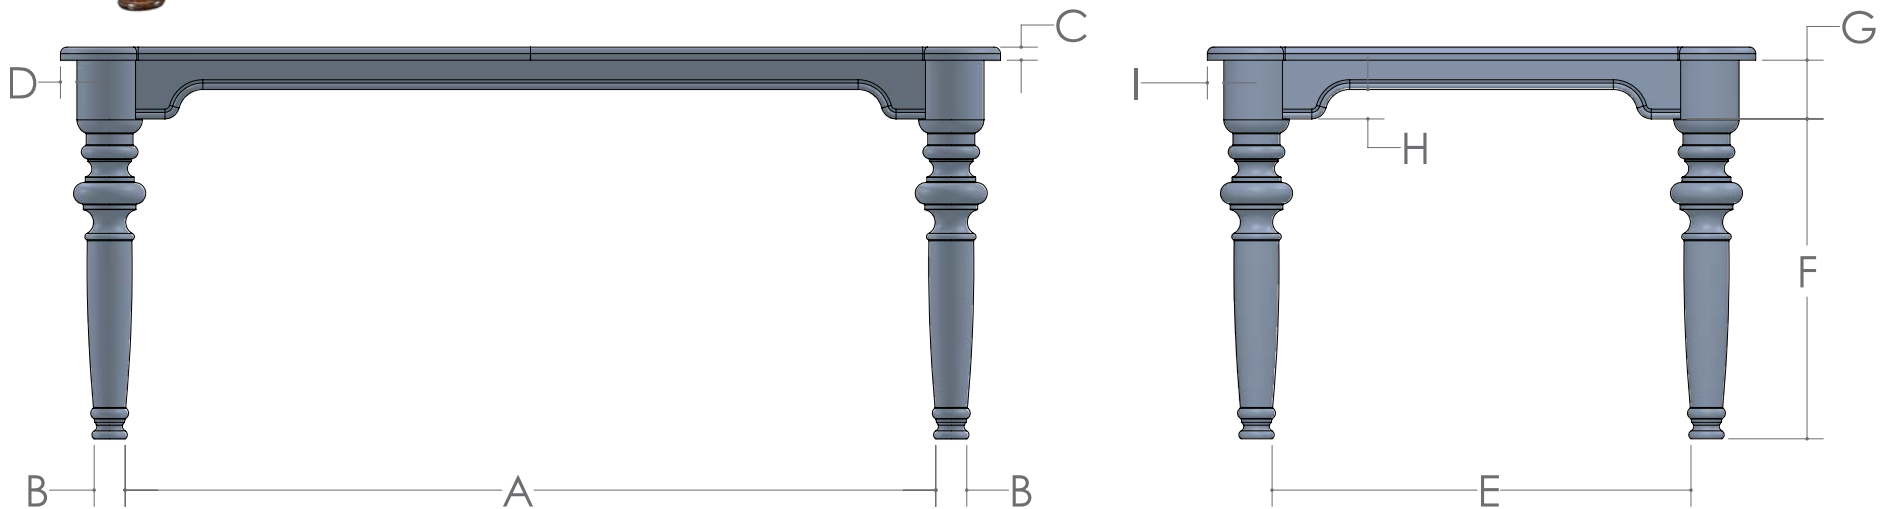

SIZE	A	B	C	D	E	F	G	H	I
42 x 60	50 ⅛"	2 ⅜"	1"	1 ¼"	32 ⅛"	22 ½"	4 ½"	2 ¼"	1 ¼"
42 x 66	56 ⅛"	2 ⅜"	1"	1 ¼"	32 ⅛"	23 ½"	4 ½"	2 ¼"	1 ¼"
42 x 72	62 ⅛"	2 ⅜"	1"	1 ¼"	32 ⅛"	24 ½"	4 ½"	2 ¼"	1 ¼"
48 x 60	50 ⅛"	2 ⅜"	1"	1 ¼"	38 ⅛"	24 ½"	4 ½"	2 ¼"	1 ¼"
48 x 66	56 ⅛"	2 ⅜"	1"	1 ¼"	38 ⅛"	24 ½"	4 ½"	2 ¼"	1 ¼"
48 x 72	62 ⅛"	2 ⅜"	1"	1 ¼"	38 ⅛"	24 ½"	4 ½"	2 ¼"	1 ¼"