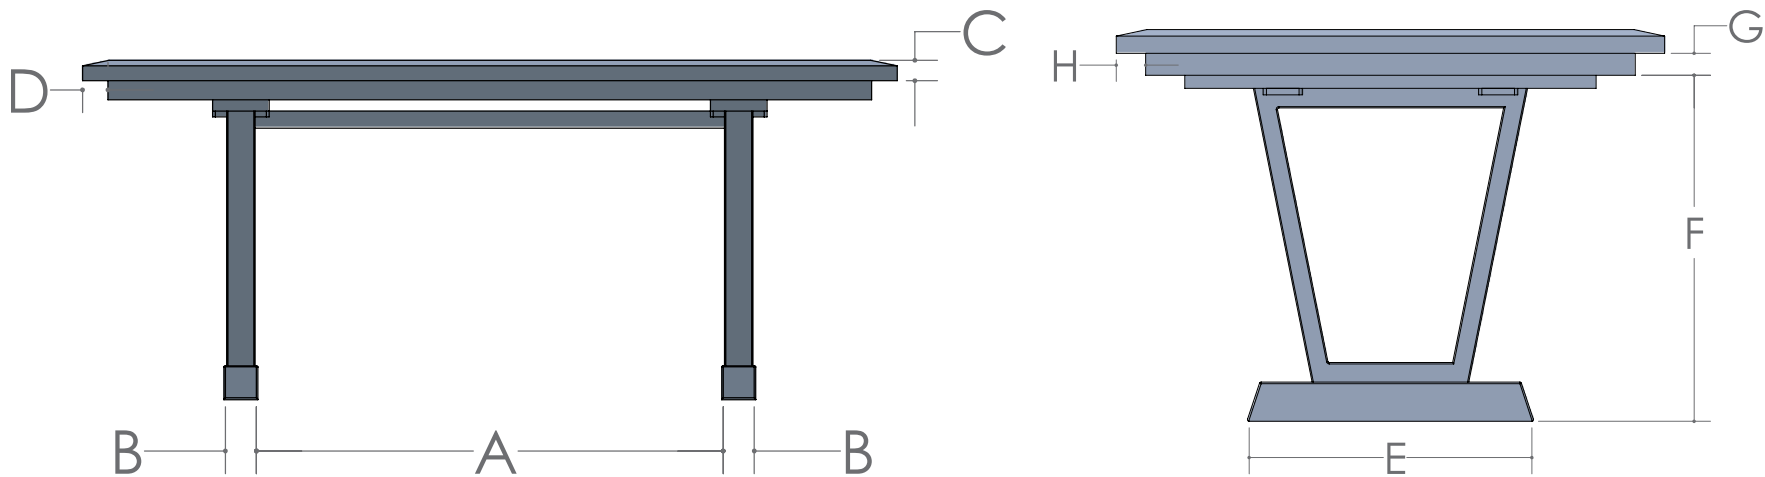

SIZE	A	B	C	D	E	F	G	H
All Sizes	41 1/4"	2 3/4"	1"	2 1/4"	21 5/8"	26 1/2"	2 1/2"	2 1/2"