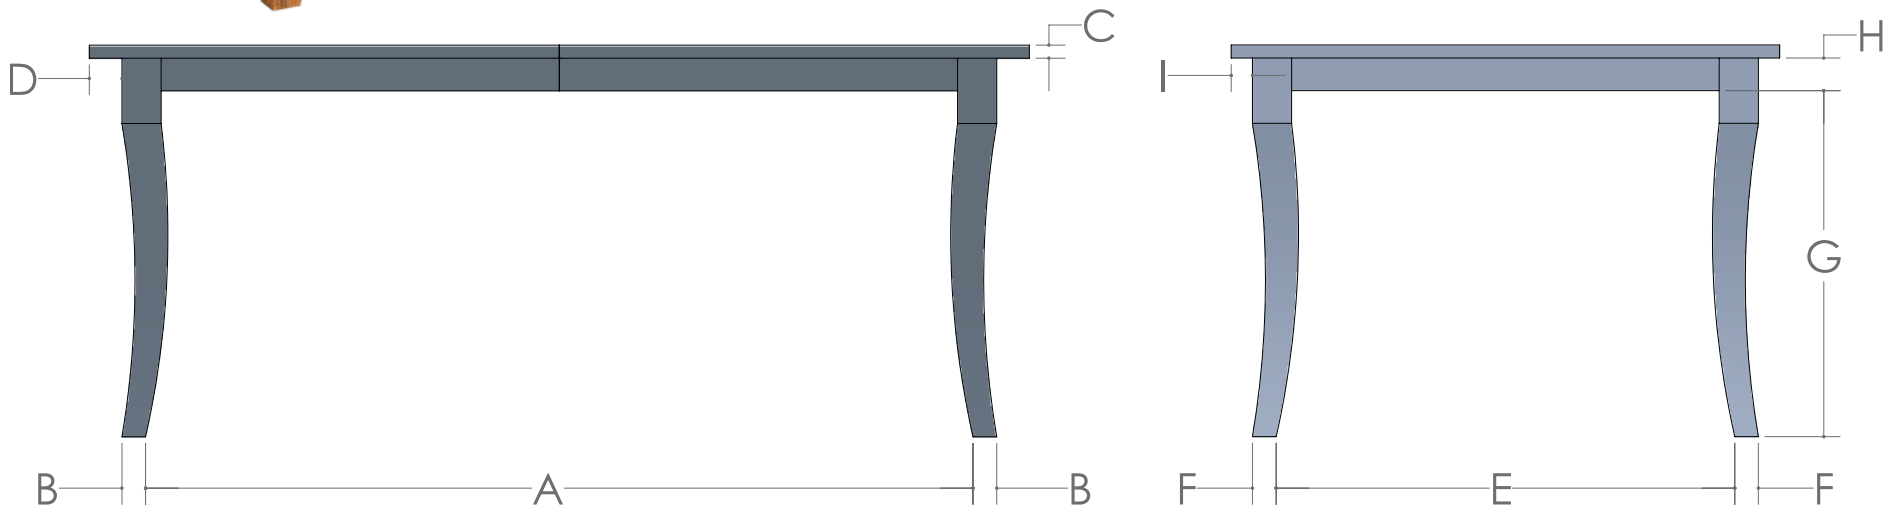

SOMERSET CHAIR

- SIDE CHAIR: 19 ½"w x 21 ½"d x 38"h
- SIDE CHAIR SEATING AREA: 19" x 17 ½"
- ARM CHAIR: 25"w x 21 ½"d x 38"h
- ARM CHAIR SEATING AREA: 19" x 17 ½"
- ARM HEIGHT FROM FLOOR: 25 ½"
- SEAT HEIGHT: 18"
- BACK HEIGHT FROM SEAT: 20 ¾"
- Available with Wood, Leather or Fabric Seats

FENMORE COLLECTION

FENMORE CHAIR

ACADIA CHAIR

MADISON CHAIR

FENMORE TABLE

FENMORE TABLE

- ½" Roundover Edge is Standard
- **QUICK SHIP:** Brown Maple, 42" x 72" with Two 12" Self Store Leaves Only

SIZE	12" LEAVES AVAILABLE	SELF STORE
42 x 60	9	Yes 2 Skirted - 2 without
42 x 66	9	Yes 2 Skirted - 2 without
42 x 72	9	Yes 2 Skirted - 2 without
48 x 60	9	Yes 2 Skirted - 2 without
48 x 66	9	Yes 2 Skirted - 2 without
48 x 72	9	Yes 2 Skirted - 2 without