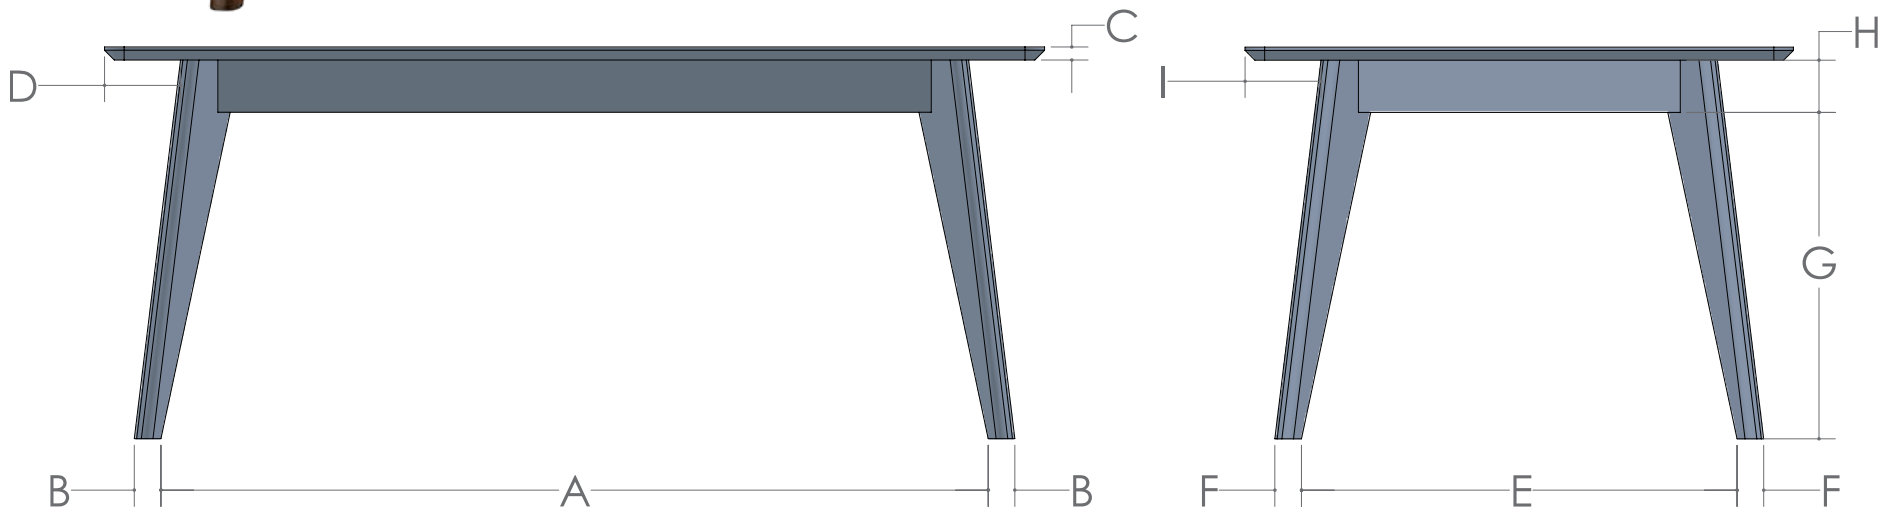

CHARLESTON CHAIR

- SIDE CHAIR: 19 ½"w x 23 ½"d x 38 ½"h
- SIDE CHAIR SEATING AREA: 19 ½" x 18"
- ARM CHAIR: 24"w x 23 ½"d x 38 ½"h
- ARM CHAIR SEATING AREA: 19 ½" x 18"
- ARM HEIGHT FROM FLOOR: 25 ½"
- SEAT HEIGHT: 18"
- BACK HEIGHT FROM SEAT: 23"
- Available with Wood, Leather or Fabric Seats
- Also Available as Caster-Based Desk Chairs

DAVIS COLLECTION

CARTER CHAIR

COLLINS CHAIR

JETARA CHAIR

DAVIS TABLE

DAVIS TABLE

■ 1" Thick Top and Mission Edge are Standard

SIZE	12" LEAVES AVAILABLE	SELF STORE
42 x 60	9	No
42 x 66	9	No
42 x 72	9	Yes 1 Skirted - 1 without
48 x 60	9	No
48 x 66	9	No
48 x 72	9	Yes 1 Skirted - 1 without