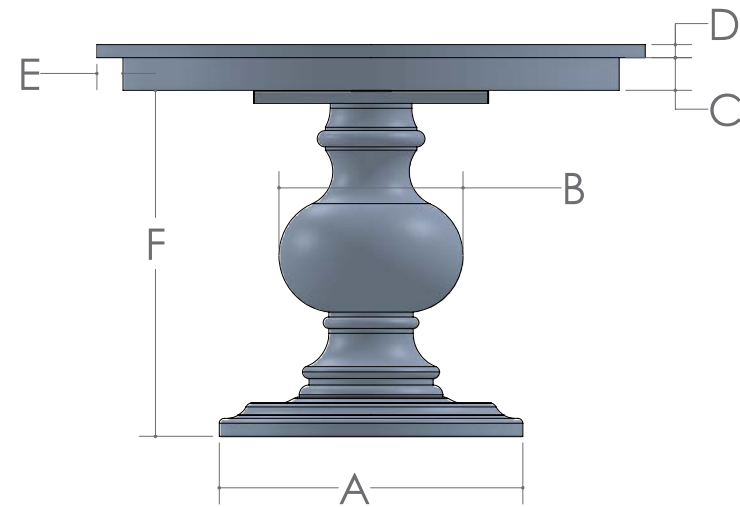

ARLO CHAIR

- ARM CHAIR: 21 ¾"w x 22"d x 30"h
- ARM CHAIR SEATING AREA: 19 ¼" x 18"
- ARM HEIGHT FROM FLOOR: 27"
- SEAT HEIGHT: 18"
- BACK HEIGHT FROM SEAT: 11"

BURRICK COLLECTION

SOMERSET CHAIR

HARPER CHAIR

BURRICK CHAIR

BURRICK TABLE

BURRICK TABLE

■ Mission Edge is Standard

SIZE	12" LEAVES AVAILABLE	SELF STORE
42	2	No
48	2	No
54	2	No
60	Solid Top Only	No

SIZE	A	B	C	D	E	F
42	23 1/4"	14 1/8"	2 1/2"	1"	2"	26 1/2"
48	26"	14 1/8"	2 1/2"	1"	2"	26 1/2"
54	29 1/4"	14 1/8"	2 1/2"	1"	2"	26 1/2"
60	32 1/2"	14 1/8"	2 1/2"	1"	2"	26 1/2"

SOMERSET CHAIR

- SIDE CHAIR: 19 ½"w x 21 ½"d x 38"h
- SIDE CHAIR SEATING AREA: 19" x 17 ½"
- ARM CHAIR: 25"w x 21 ½"d x 38"h
- ARM CHAIR SEATING AREA: 19" x 17 ½"
- ARM HEIGHT FROM FLOOR: 25 ½"
- SEAT HEIGHT: 18"
- BACK HEIGHT FROM SEAT: 20 ¾"
- Available with Wood, Leather or Fabric Seats