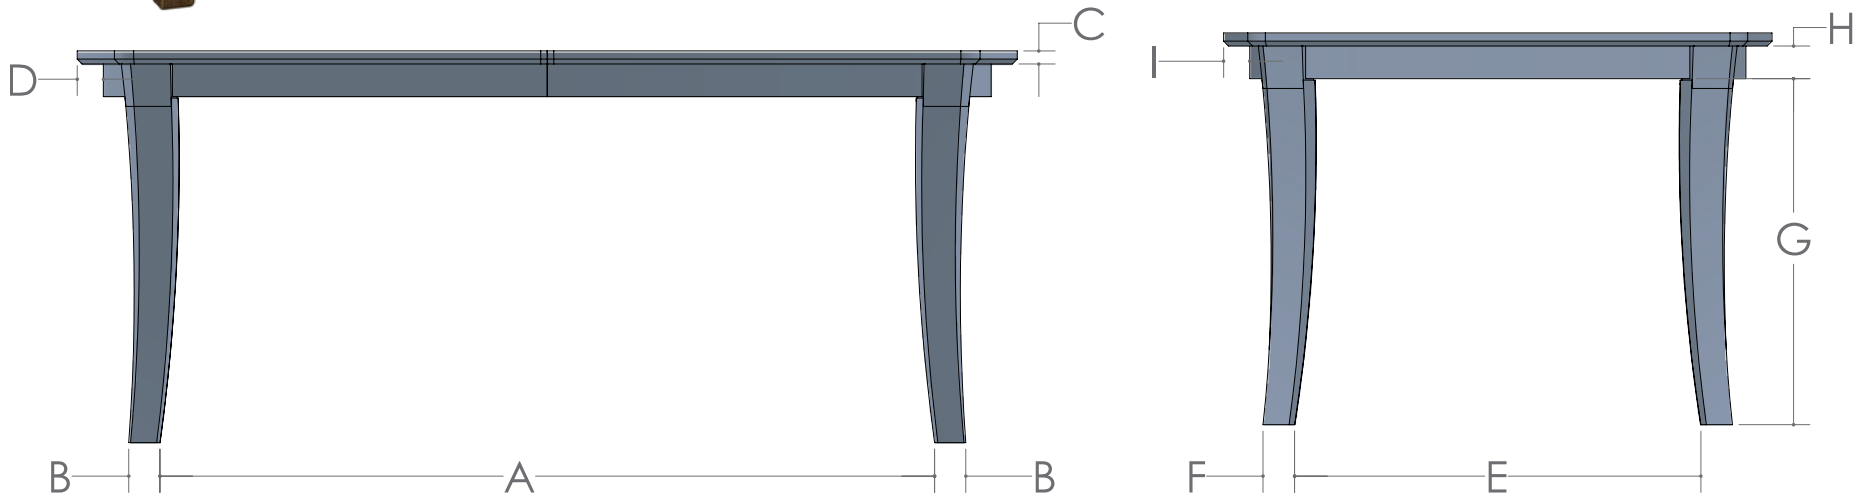

BENT FEATHER BOW CHAIR

- SIDE CHAIR:
19 ½"w x 23 ½"d x 40"h
- SIDE CHAIR SEATING AREA:
18" x 16 ½"
- ARM CHAIR:
25"w x 23 ½"d x 40"h
- ARM CHAIR SEATING AREA:
17" x 16 ½"
- ARM HEIGHT FROM FLOOR:
25 ¾"
- SEAT HEIGHT:
17 ½"
- BACK HEIGHT FROM SEAT:
25"
- Also Available as
Caster-Based
Desk Chairs
- Deep Scoop Seats
are Standard

CRAYTON SERVER

- SIZES: 58 ½"w x 17 ¾"d x 40 ½"h and 70 ½"w x 17 ¾"d x 40 ½"h
- 2 Drawers and 2 Doors are Standard

CRESCENT COLLECTION

CRESCENT CHAIR

HARRIS CHAIR

ELLIOTT CHAIR

CRESCENT TABLE

CRESCENT TABLE

■ Under Chamfer Edge is Standard

SIZE	12" LEAVES AVAILABLE	SELF STORE
42 x 60	9	Yes 2 Skirted - 2 without
42 x 66	9	Yes 2 Skirted - 2 without
42 x 72	9	Yes 2 Skirted - 2 without
48 x 60	9	Yes 2 Skirted - 2 without
48 x 66	9	Yes 2 Skirted - 2 without
48 x 72	9	Yes 2 Skirted - 2 without