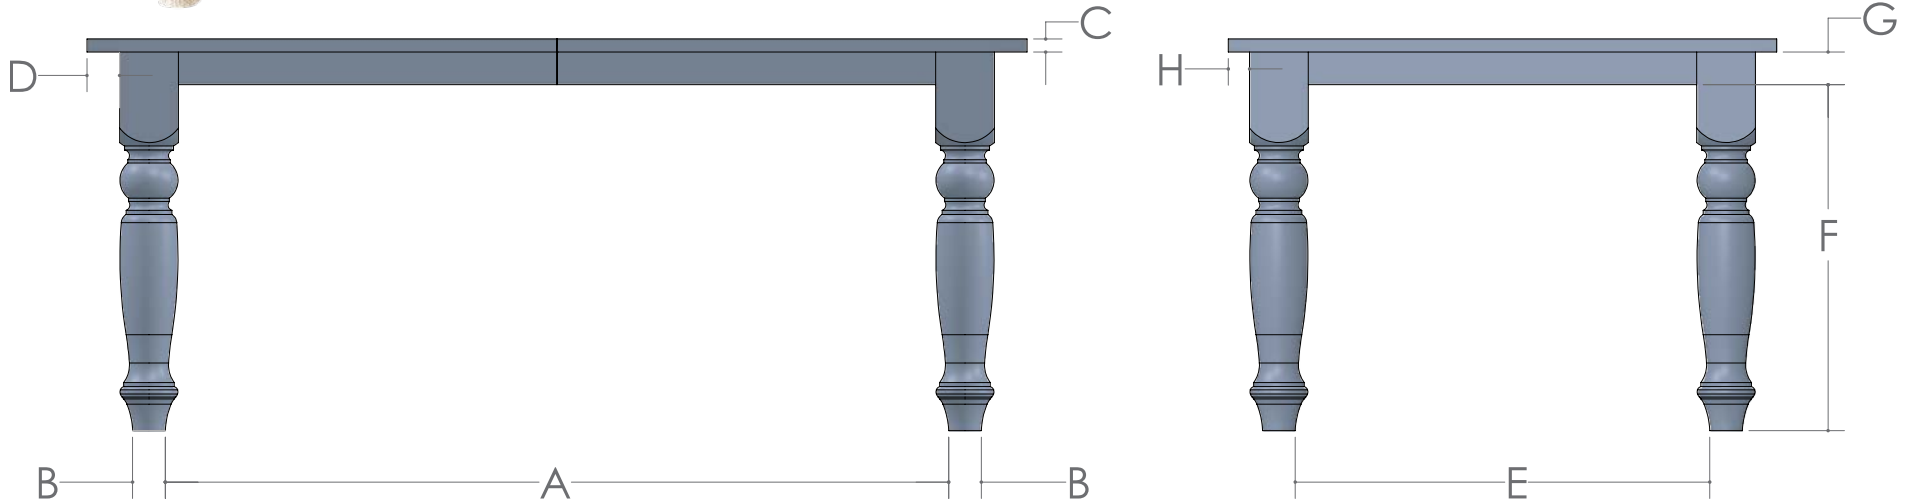

■ Reclaimed Barn Wood Only Available with Solid Top

SIZE	12" LEAVES AVAILABLE	SELF STORE
42 x 60	9	Yes 2 Skirted - 2 without
42 x 66	9	Yes 2 Skirted - 2 without
42 x 72	9	Yes 2 Skirted - 2 without
48 x 60	9	Yes 2 Skirted - 2 without
48 x 66	9	Yes 2 Skirted - 2 without
48 x 72	9	Yes 2 Skirted - 2 without

Self Store Only Applies with 1" Top