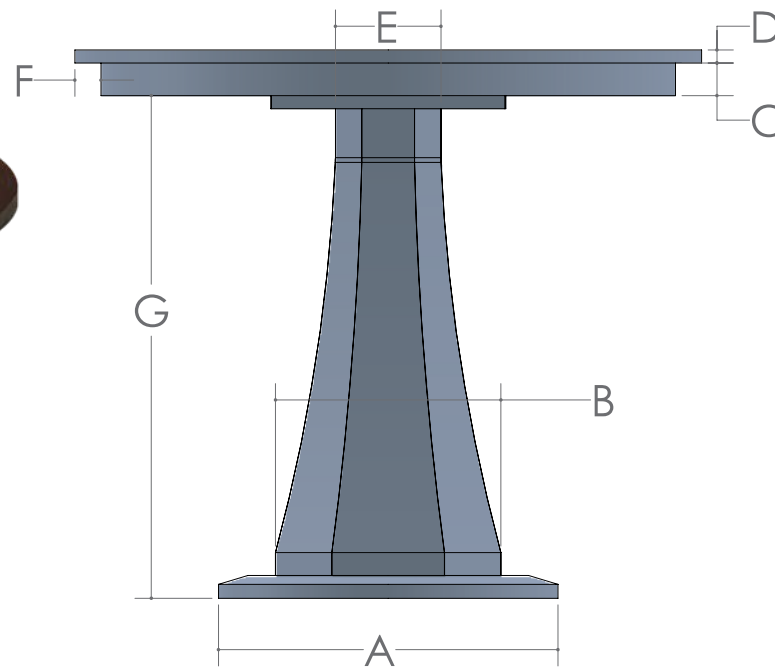

- Mission Edge is Standard
- **QUICK SHIP:** Brown Maple, 36"h, 48" Round with One 12" Leaf Only

SIZE	12" LEAVES AVAILABLE	SELF STORE
36	2	No
42	2	No
48	2	No
54	1	No