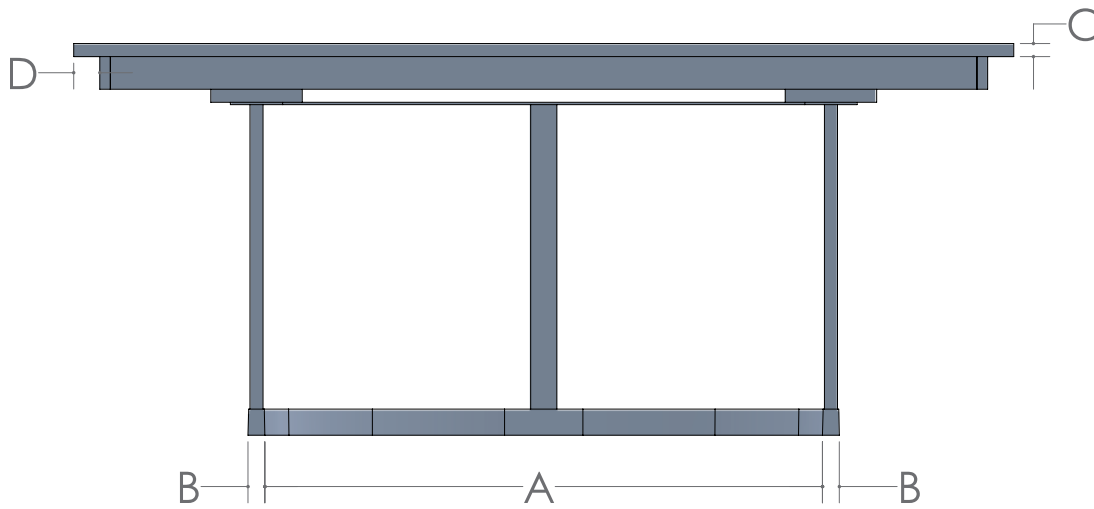

REGAL TABLE

REGAL TABLE

▪ 1" Thick Top and Mission Edge are Standard

SIZE	12" LEAVES AVAILABLE	SELF STORE
42 x 72	4	Yes 4 without Skirts
48 x 72	4	Yes 4 without Skirts
42 x 84	3	Yes 3 without Skirts
48 x 84	3	Yes 3 without Skirts
42 x 96	2	Yes 2 without Skirts
48 x 96	2	Yes 2 without Skirts
42 x 108	1	Yes 1 without Skirts
48 x 108	1	Yes 1 without Skirts
42 x 120	Solid Top Only	No
48 x 120	Solid Top Only	No