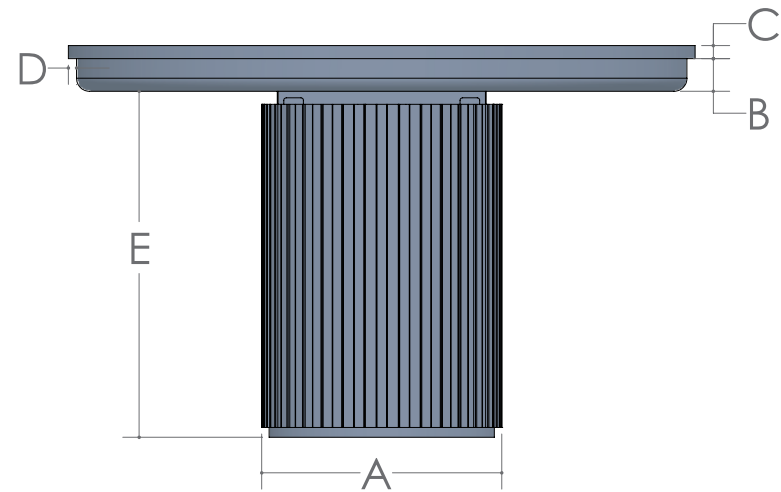

SIZE	12" LEAVES AVAILABLE	SELF STORE
42	2	No
48	2	No
54	1	No
60	Solid Top Only	No

SIZE	A	B	C	D	E
42	18 3/8"	2 1/2"	1"	5/8"	26 1/2"
48	18 3/8"	2 1/2"	1"	5/8"	26 1/2"
54	23 3/8"	2 1/2"	1"	1/2"	26 1/2"
60	23 3/8"	2 1/2"	1"	1/2"	26 1/2"