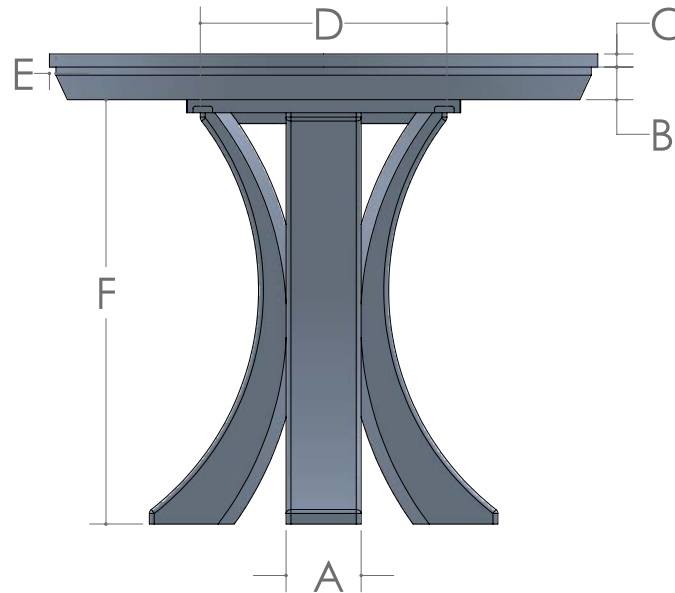

WESTAL COUNTER CHAIR

BELMONT BARSTOOL

KORBYN PUB TABLE

KORBYN PUB TABLE

■ Mission Edge is Standard

SIZE	12" LEAVES AVAILABLE	SELF STORE
42	2	No
48	2	No

SIZE	A	B	C	D	E	F	G	H
36"h	5 3/4"	2 1/2"	1"	19"	1/2"	32 1/2"	26 3/4"	14 1/4"
42"h	5 3/4"	2 1/2"	1"	19"	1/2"	38 1/2"	26 3/4"	14 1/4"