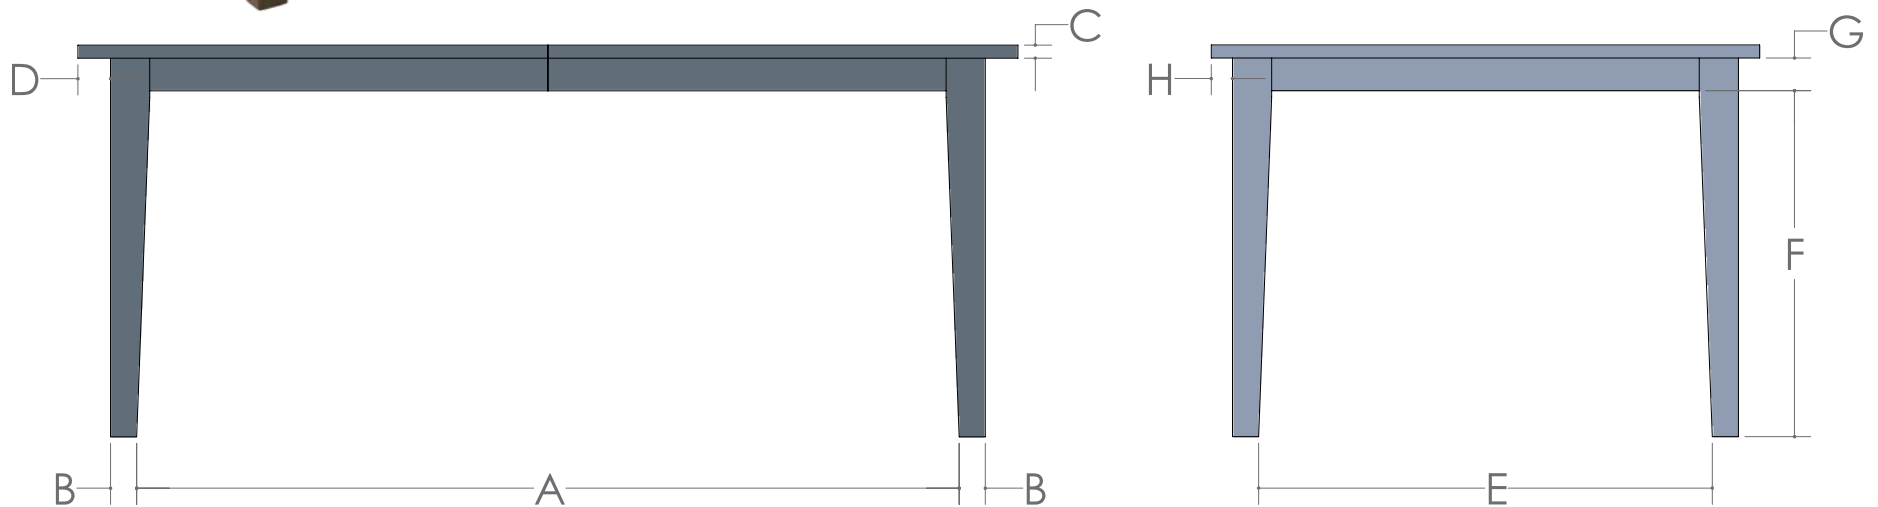

ROANOKE CHAIR

CHARLESTON CHAIR

CAROLINA CHAIR

ROANOKE TABLE

ROANOKE TABLE

■ 1" Thick Top and ½" Roundover Edge are Standard

SIZE	12" LEAVES AVAILABLE	SELF STORE
42 x 60	9	Yes 2 Skirted - 2 without
42 x 66	9	Yes 2 Skirted - 2 without
42 x 72	9	Yes 2 Skirted - 2 without
48 x 60	9	Yes 2 Skirted - 2 without
48 x 66	9	Yes 2 Skirted - 2 without
48 x 72	9	Yes 2 Skirted - 2 without