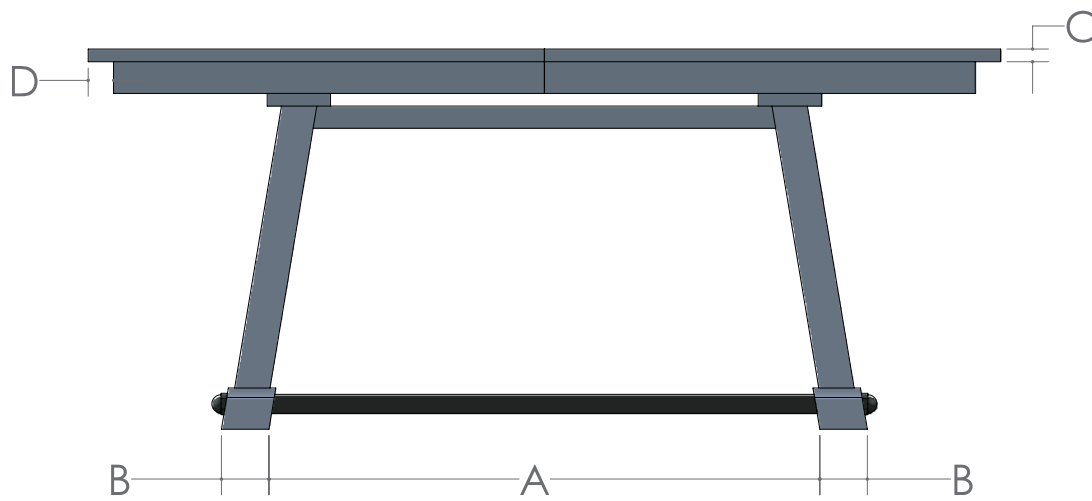

SIZE	A	B	C	D	E	F	G	H	I
All Sizes	43 1/2"	3 3/4"	1"	2"	30"	26 1/2"	2 1/2"	18 3/4"	2"