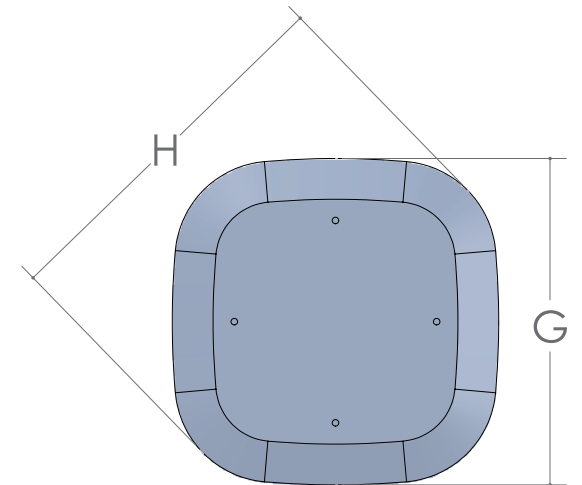

CALLAWAY TABLE

▪ Mission Edge is Standard

SIZE	12" LEAVES AVAILABLE	SELF STORE
42 x 42	2	No
48 x 48	2	No
54 x 54	1	No

Top Shape

SIZE	A	B	C	D	E	F	G	H
42 x 42	21"	2 1/2"	1"	16 3/4"	5/8"	26 1/2"	21"	23 1/8"
48 x 48	25"	2 1/2"	1"	16 3/4"	5/8"	26 1/2"	25"	28 1/2"
54 x 54	29"	2 1/2"	1"	16 3/4"	5/8"	26 1/2"	29"	34"

ESPIN CHAIR

- SIDE CHAIR: 24 ¾" w x 21" d x 28" h
- SIDE CHAIR SEATING AREA: 17 ½" x 17"
- SEAT HEIGHT: 18"
- BACK HEIGHT FROM SEAT: 15"
- Only Available with Wood Seats

DAMON CHAIR

- SIDE CHAIR: 19" w x 24 ½" d x 38" h
- SIDE CHAIR SEATING AREA: 19" x 17"
- ARM CHAIR: 23 ¼" w x 24 ½" d x 38" h
- ARM CHAIR SEATING AREA: 19" x 17"
- ARM HEIGHT FROM FLOOR: 25"
- SEAT HEIGHT: 17 ½"
- BACK HEIGHT FROM SEAT: 21 ½"
- Available with Wood, Leather or Fabric Seats