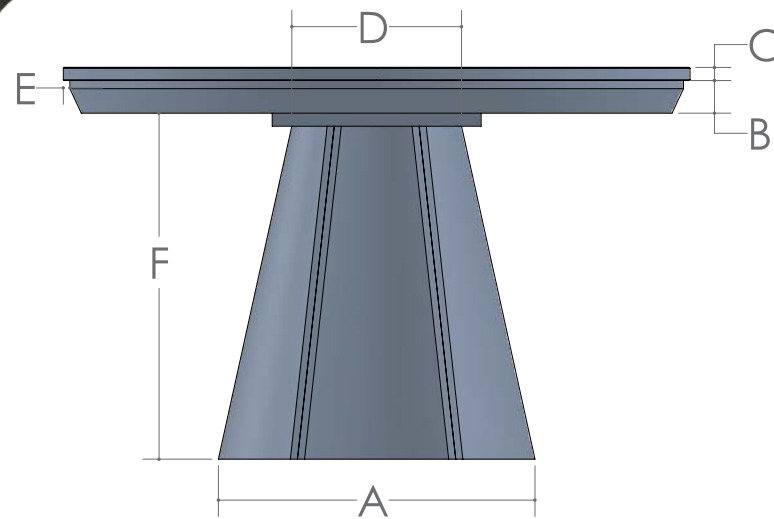

Disclaimer:

Images from this catalog are for reference only. Finishes, fabrics and wood species are not specified and may vary.

The most substantial corner blocks in the industry paired with five screws provides greater stability.

BERSINA SERVER

- SIZE: 58 ¾"w x 18"d x 36"h

BROGAN COLLECTION

WESTAL CHAIR

CRESCENT CHAIR

ARLO CHAIR

BROGAN TABLE

BROGAN TABLE

- Mission Edge is Standard
- Beveled Skirt is Standard
- Tables 60" or Larger have a Skirt without a Bevel

SIZE	12" LEAVES AVAILABLE	SELF STORE
42	2	No
48	2	No
54	1	No
60	Solid Top Only	No
66	Solid Top Only	No
72	Solid Top Only	No