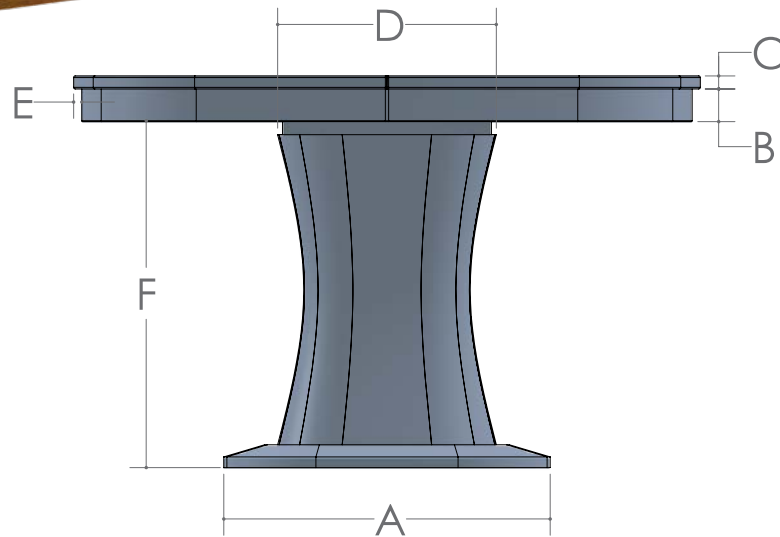

CALLAWAY TABLE

▪ Mission Edge is Standard

SIZE	12" LEAVES AVAILABLE	SELF STORE
42 x 42	2	No
48 x 48	2	No
54 x 54	1	No

Top Shape

SIZE	A	B	C	D	E	F	G	H
42 x 42	21"	2 1/2"	1"	16 3/4"	5/8"	26 1/2"	21"	23 1/8"
48 x 48	25"	2 1/2"	1"	16 3/4"	5/8"	26 1/2"	25"	28 1/2"
54 x 54	29"	2 1/2"	1"	16 3/4"	5/8"	26 1/2"	29"	34"