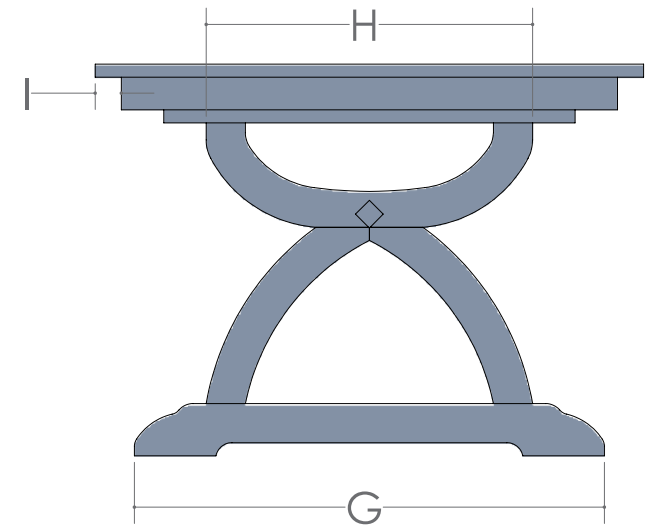

WELLSBURG CHAIR

- SIDE CHAIR: 19 ½" w x 23 ½" d x 41" h
- SIDE CHAIR SEATING AREA: 19" x 17 ½"
- ARM CHAIR: 24" w x 23 ½" d x 41" h
- ARM CHAIR SEATING AREA: 19" x 17 ½"
- ARM HEIGHT FROM FLOOR: 25 ½"
- SEAT HEIGHT: 18"
- BACK HEIGHT FROM SEAT: 24"
- Available with Wood, Leather or Fabric Seats

CARMEN COLLECTION

CARMEN CHAIR

PALMER CHAIR

BUCHANAN CHAIR

CARMEN TABLE

CARMEN TABLE

■ Mission Edge is Standard

SIZE	12" LEAVES AVAILABLE	SELF STORE
42 x 72	4	Yes 2 Skirted - 2 without
48 x 72	4	Yes 4 without Skirts
42 x 84	3	Yes 2 Skirted - 1 without
48 x 84	3	Yes 3 without Skirts
42 x 96	2	Yes 2 Skirted
48 x 96	2	Yes 2 without Skirts
42 x 108	1	Yes 1 Skirted
48 x 108	1	Yes 1 without Skirts
42 x 120	Solid Top Only	No
48 x 120	Solid Top Only	No

SIZE	A	B	C	D	E	F	G	H	I
All Sizes	41 1/4"	3 1/2"	2 1/2"	1"	2"	26 1/2"	36"	25"	2"

CARMEN CHAIR

- SIDE CHAIR: 18 ½"w x 22"d x 37 ½"h
- SIDE CHAIR SEATING AREA: 18 ½" x 17 ½"
- ARM CHAIR: 24 ½"w x 22"d x 37 ½"h
- ARM CHAIR SEATING AREA: 18" x 17 ½"
- ARM HEIGHT FROM FLOOR: 25 ½"
- SEAT HEIGHT: 18"
- BACK HEIGHT FROM SEAT: 20 ½"
- Available with Wood, Leather or Fabric Seats