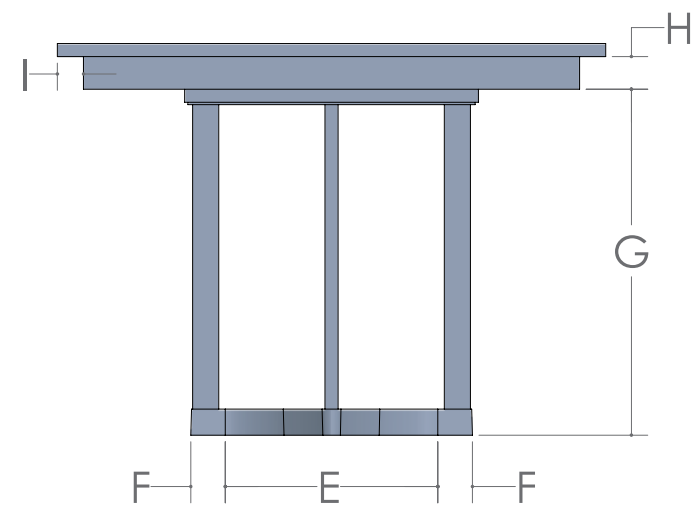

REGAL TABLE

REGAL TABLE

▪ 1" Thick Top and Mission Edge are Standard

SIZE	12" LEAVES AVAILABLE	SELF STORE
42 x 72	4	Yes 4 without Skirts
48 x 72	4	Yes 4 without Skirts
42 x 84	3	Yes 3 without Skirts
48 x 84	3	Yes 3 without Skirts
42 x 96	2	Yes 2 without Skirts
48 x 96	2	Yes 2 without Skirts
42 x 108	1	Yes 1 without Skirts
48 x 108	1	Yes 1 without Skirts
42 x 120	Solid Top Only	No
48 x 120	Solid Top Only	No