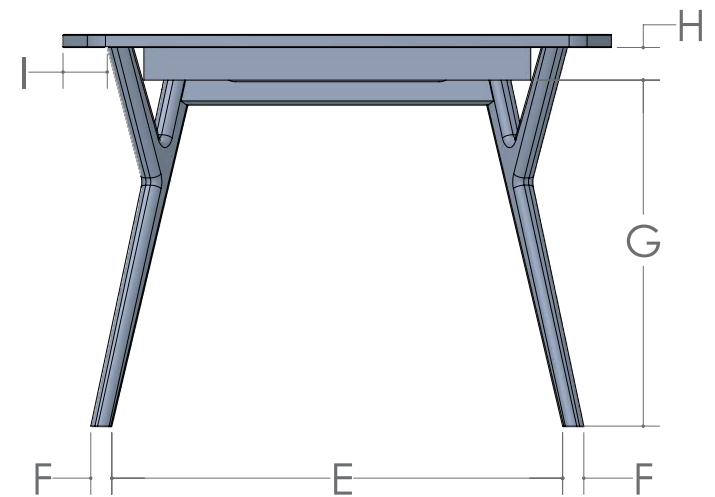

SIZE	A	B	C	D	E	F	G	H	I
42 x 60	53 3/8"	1 5/8"	1"	4 1/8"	34 1/2"	1 5/8"	26 1/2"	2 1/2"	3 3/8"
42 x 66	59 3/8"	1 5/8"	1"	4 1/8"	34 1/2"	1 5/8"	26 1/2"	2 1/2"	3 3/8"
42 x 72	65 3/8"	1 5/8"	1"	4 1/8"	34 1/2"	1 5/8"	26 1/2"	2 1/2"	3 3/8"
48 x 60	53 3/8"	1 5/8"	1"	4 1/8"	40 1/2"	1 5/8"	26 1/2"	2 1/2"	3 3/8"
48 x 66	59 3/8"	1 5/8"	1"	4 1/8"	40 1/2"	1 5/8"	26 1/2"	2 1/2"	3 3/8"
48 x 72	65 3/8"	1 5/8"	1"	4 1/8"	40 1/2"	1 5/8"	26 1/2"	2 1/2"	3 3/8"