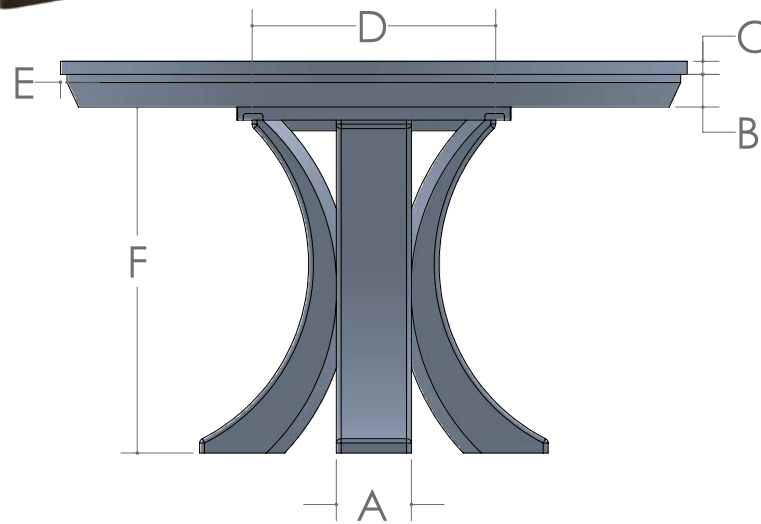

DALLAS BENCH

■ SIZE: 54"w x 14 ½"d x 18"h

KORBYN COLLECTION

KORBYN CHAIR

CRESCENT CHAIR

YORKTOWN CHAIR

KORBYN TABLE

KORBYN TABLE

- Mission Edge is Standard
- Beveled Skirt is Standard

SIZE	12" LEAVES AVAILABLE	SELF STORE
42	2	No
48	2	No
54	1	No

SIZE	A	B	C	D	E	F	G	H
All Sizes	5 3/4"	2 1/2"	1"	18 5/8"	1/2"	26 1/2"	26 3/4"	14 1/2"

KORBYN CHAIR