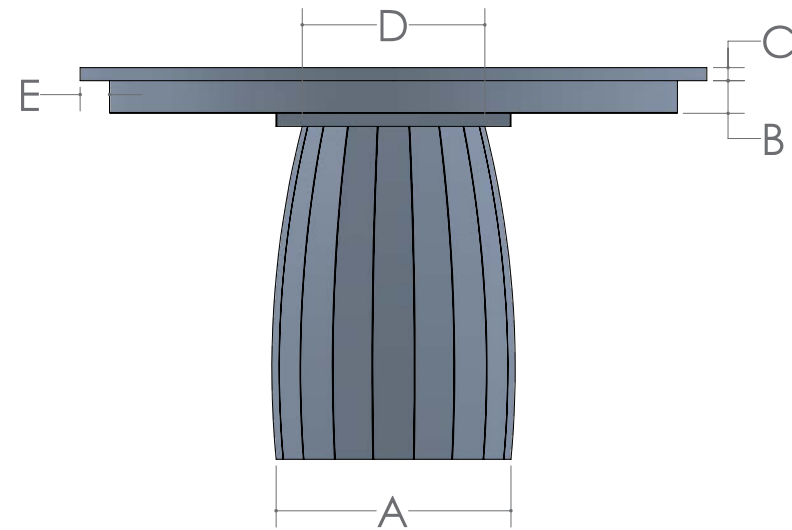

SIZE	A	B	C	D	E
42	18"	2 1/2"	1"	14"	2 1/4"
48	18"	2 1/2"	1"	14"	2 1/4"
54	21 3/4"	2 1/2"	1"	17 3/4"	2 1/4"
60	21 3/4"	2 1/2"	1"	17 3/4"	2 1/4"