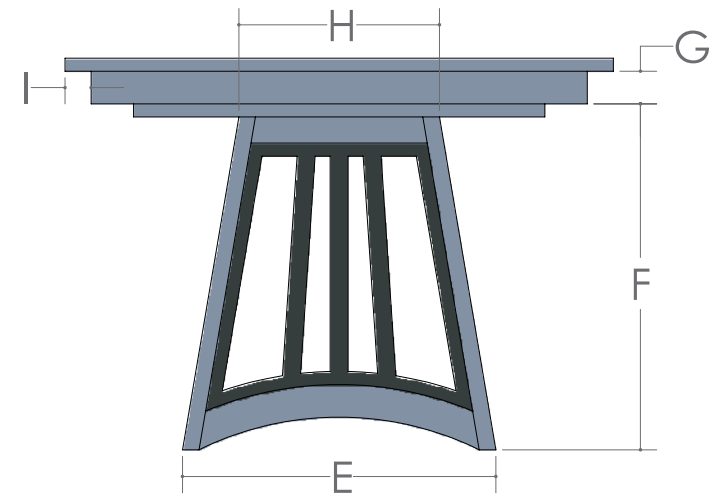

SIZE	A	B	C	D	E	F	G	H	I
All Sizes	41 1/2"	3"	1"	2"	24"	26 1/2"	2 1/2"	15 3/8"	2"