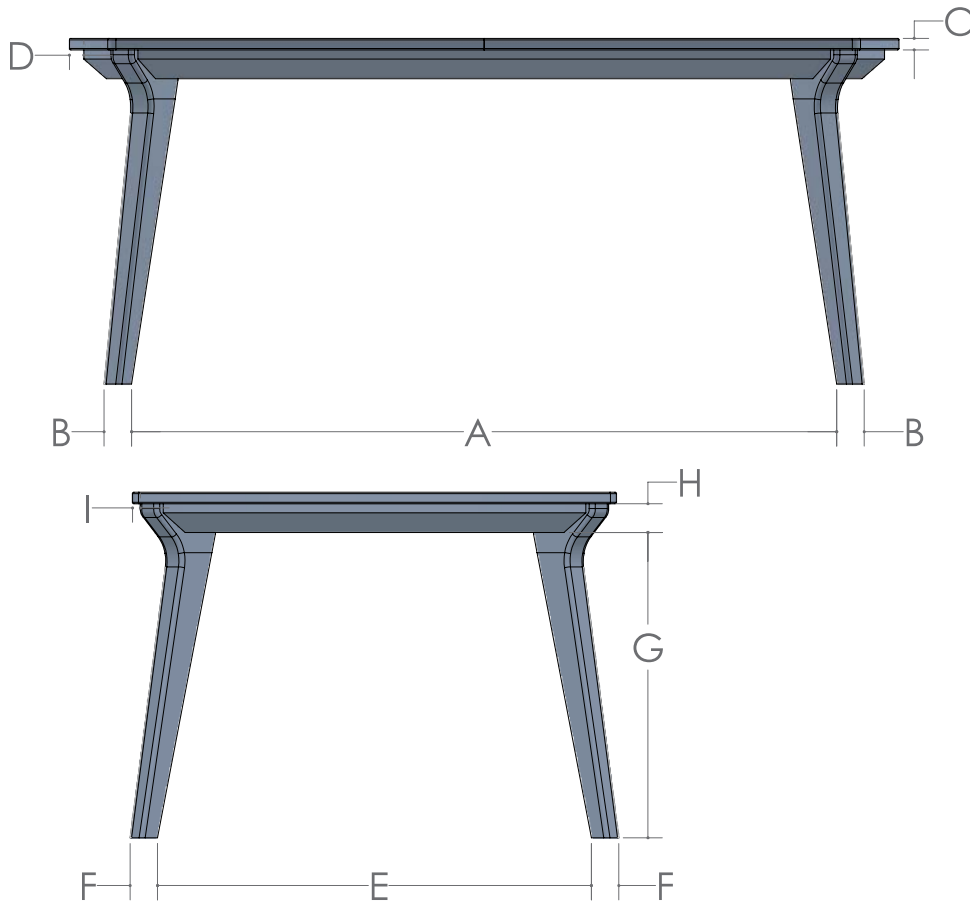

VINSON TABLE