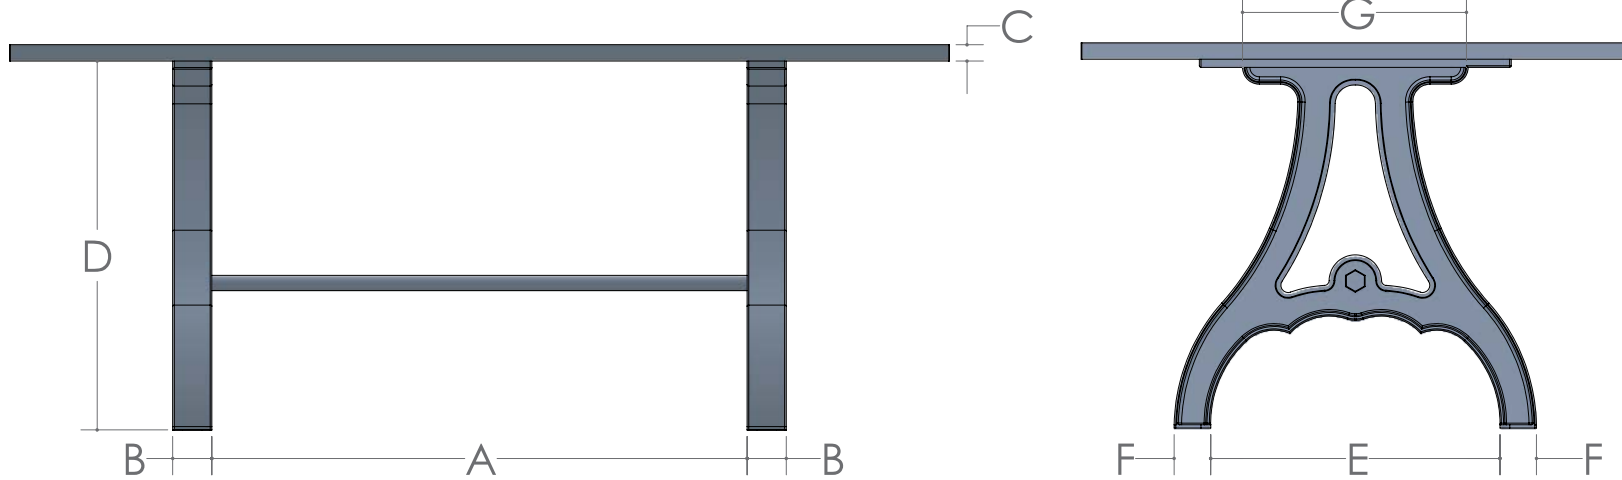

MADISON CHAIR

- SIDE CHAIR: 20 ½"w x 25"d x 41"h
- SIDE CHAIR SEATING AREA: 19" x 17"
- ARM CHAIR: 25 ¾"w x 25"d x 41"h
- ARM CHAIR SEATING AREA: 19" x 17"
- ARM HEIGHT FROM FLOOR: 25 ½"
- SEAT HEIGHT: 18"
- BACK HEIGHT FROM SEAT: 24 ¾"
- Available with Wood, Leather or Fabric Seats
- Also Available as Caster-Based Desk Chairs
- Available with Optional Deep Scoop Seats

IRON FORGE COLLECTION

COUNTRY SHAKER CHAIR

BRADBURY CHAIR

TIFTON CHAIR

IRON FORGE TABLE

IRON FORGE TABLE

- **SIZES:** 42" x 66", 42" x 72", 48" x 66" and 48" x 72" with Solid Top Only
- **STANDARD TOP:** 1 ¼" Thick Live Edge, Available in Cherry, Brown Maple, Walnut and Rustic Cherry
- **OPTIONAL TOP:** 1 ¼" Thick Clean Edge, Available in Oak, Cherry, Hard Maple, Brown Maple, Quarter-Sawn White Oak, Hickory, Walnut, Rustic Cherry and Rustic Hickory

SIZE	A	B	C	D	E	F	G
66"	41"	3"	1 ¼"	28 ¾"	22 ¼"	2 ¾"	17"
72"	41"	3"	1 ¼"	28 ¾"	22 ¼"	2 ¾"	17"

COUNTRY SHAKER CHAIR

- SIDE CHAIR: 18"w x 24"d x 42"h
- SIDE CHAIR SEATING AREA: 18" x 17"
- ARM CHAIR: 25 ½"w x 24"d x 42"h
- ARM CHAIR SEATING AREA: 18" x 17"
- ARM HEIGHT FROM FLOOR: 25 ½"
- SEAT HEIGHT: 18"
- BACK HEIGHT FROM SEAT: 25 ½"
- Available with Wood, Leather or Fabric Seats
- Also Available as Caster-Based Desk Chairs