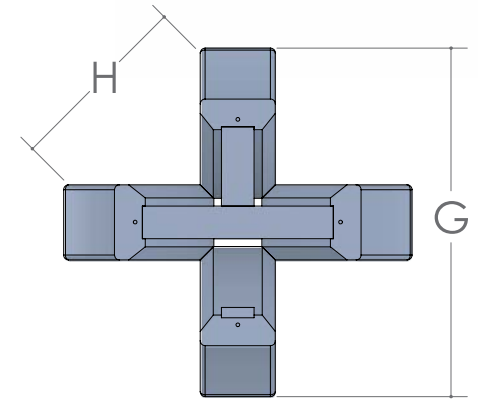

WESTAL COUNTER CHAIR

BELMONT BARSTOOL

KORBYN PUB TABLE

KORBYN PUB TABLE

■ Mission Edge is Standard

SIZE	12" LEAVES AVAILABLE	SELF STORE
42	2	No
48	2	No

SIZE	A	B	C	D	E	F	G	H
36"h	5 3/4"	2 1/2"	1"	19"	1/2"	32 1/2"	26 3/4"	14 1/4"
42"h	5 3/4"	2 1/2"	1"	19"	1/2"	38 1/2"	26 3/4"	14 1/4"