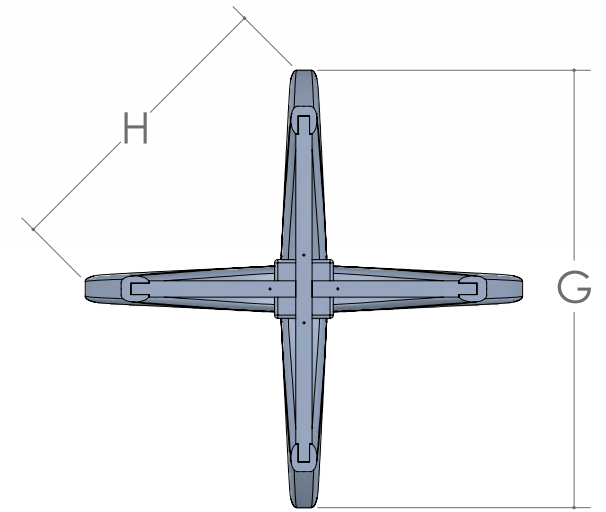

NILES PUB COLLECTION

GRAYSON BARSTOOL

NILES BAR CHAIR

WINSLOW BARSTOOL

NILES PUB TABLE

NILES PUB TABLE

■ ½" Roundover Edge is Standard

SIZE	12" LEAVES AVAILABLE	SELF STORE
42	2	No
48	2	No