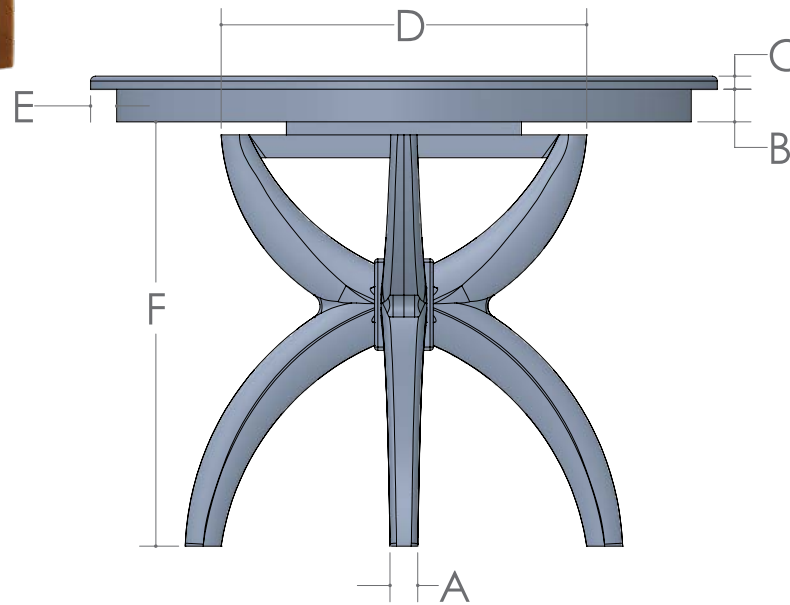

NILES PUB COLLECTION

GRAYSON BARSTOOL

NILES BAR CHAIR

WINSLOW BARSTOOL

NILES PUB TABLE

NILES PUB TABLE

■ ½" Roundover Edge is Standard

SIZE	12" LEAVES AVAILABLE	SELF STORE
42	2	No
48	2	No