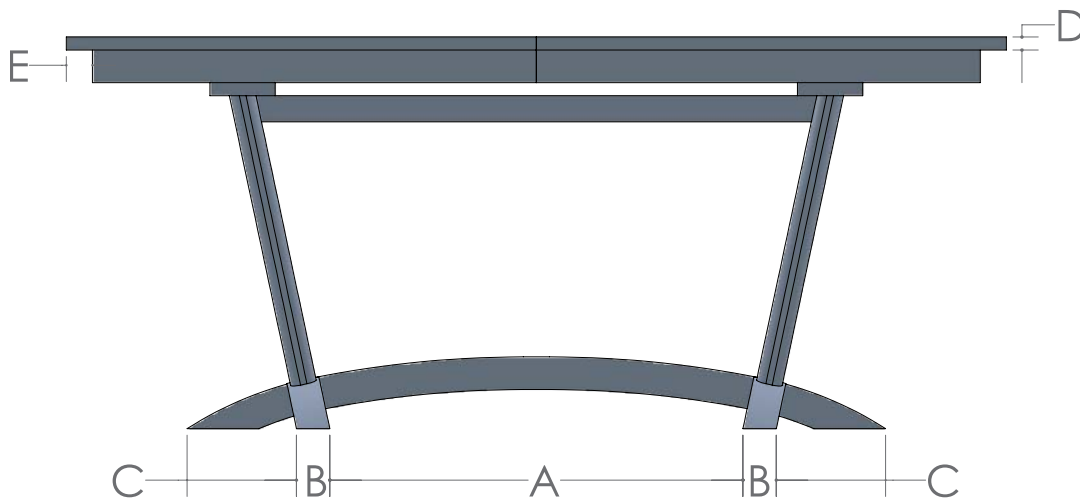

BECKETT COLLECTION

ARBORDALE CHAIR

BAYFIELD CHAIR

KEELAN CHAIR

BECKETT TABLE

BECKETT TABLE

▪ 1" Thick Top and Mission Edge are Standard

SIZE	12" LEAVES AVAILABLE	SELF STORE
42 x 72	4	Yes 2 Skirted - 2 without
48 x 72	4	Yes 4 without Skirts
42 x 84	3	Yes 3 Skirted - 1 without
48 x 84	3	Yes 3 without Skirts
42 x 96	2	Yes 2 Skirted
48 x 96	2	Yes 2 without Skirts
42 x 108	1	Yes 1 Skirted
48 x 108	1	Yes 1 without Skirts
42 x 120	Solid Top Only	No
48 x 120	Solid Top Only	No

SIZE	A	B	C	D	E	F	G	H	I	J
All Sizes	31 5/8"	2 5/8"	13 5/8"	1"	2 7/8"	25 1/2"	26 1/2"	2 1/2"	19 3/4"	2"

ARBORDALE CHAIR

- SIDE CHAIR: 19"w x 24 ½"d x 38"h
- SIDE CHAIR SEATING AREA: 19" x 17"
- ARM CHAIR: 23 ¼"w x 24 ½"d x 38"h
- ARM CHAIR SEATING AREA: 19" x 17"
- ARM HEIGHT FROM FLOOR: 25"
- SEAT HEIGHT: 17 ½"
- BACK HEIGHT FROM SEAT: 21 ½"
- Available with Wood, Leather or Fabric Seats

BAYFIELD CHAIR

- SIDE CHAIR: 20 ½"w x 23"d x 35"h
- SIDE CHAIR SEATING AREA: 20 ½" x 17 ½"
- ARM CHAIR: 25"w x 23"d x 35"h
- ARM CHAIR SEATING AREA: 20 ½" x 17 ½"
- ARM HEIGHT FROM FLOOR: 25 ½"
- SEAT HEIGHT: 18"
- BACK HEIGHT FROM SEAT: 17 ½"
- Only Available with Leather or Fabric Seats and Backs