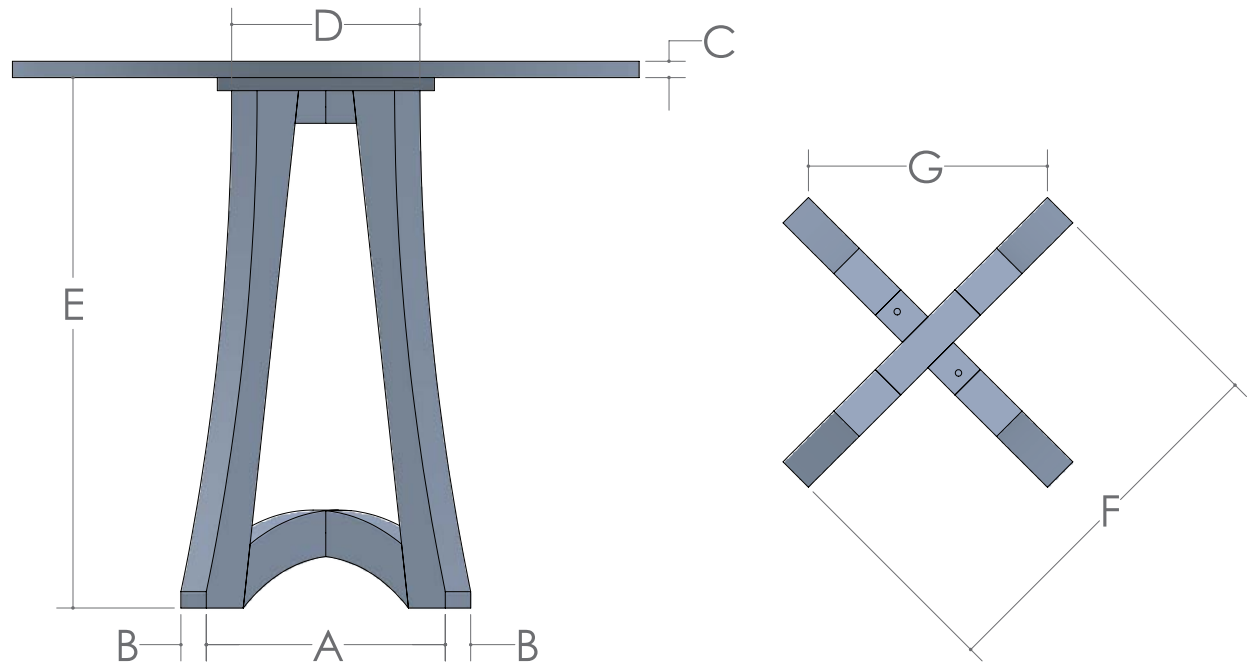

TIFTON BAR CHAIR

OLYMPIA BARSTOOL

ALLERTON BAR CHAIR

TIFTON PUB TABLE

TIFTON PUB TABLE

- SIZES: 36"h or 42"h with 42", 48" or 54" Diameter
- 1 1/4" Thick Top and Mission Edge are Standard

	A	B	C	D	E	F	G
36"h SIZE							
42"	18 1/4"	2"	1 1/4"	14 3/8"	34 3/4"	28 5/8"	18 1/4"
48"	18 1/4"	2"	1 1/4"	14 3/8"	34 3/4"	28 5/8"	18 1/4"
54"	30 1/4"	2"	1 1/4"	26 3/8"	34 3/4"	45 5/8"	30 1/4"
42"h SIZE							
42"	18 1/4"	2"	1 1/4"	14 3/8"	40 3/4"	28 5/8"	18 1/4"
48"	18 1/4"	2"	1 1/4"	14 3/8"	40 3/4"	28 5/8"	18 1/4"
54"	30 1/4"	2"	1 1/4"	26 3/8"	40 3/4"	45 5/8"	30 1/4"