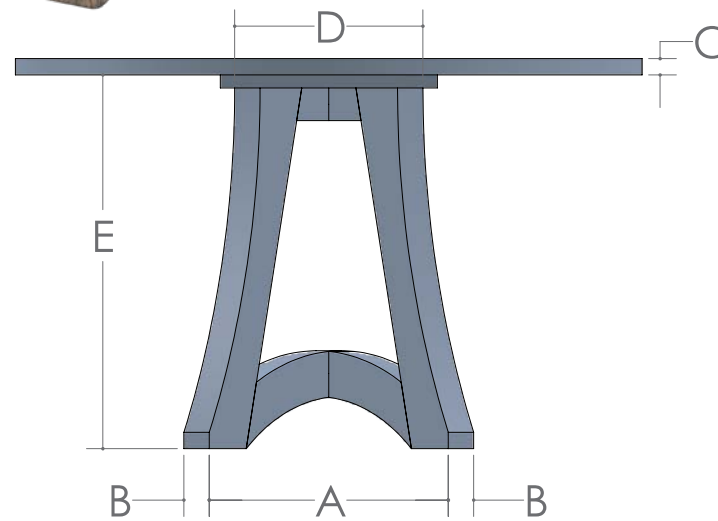

SIZE	A	B	C	D	E	F	G
42"	18 1/4"	2"	1 1/4"	14 3/8"	28 1/4"	28 5/8"	18 1/4"
48"	18 1/4"	2"	1 1/4"	14 3/8"	28 1/4"	28 5/8"	18 1/4"
54"	30 1/4"	2"	1 1/4"	26 3/8"	28 1/4"	45 5/8"	30 1/4"
60"	30 1/4"	2"	1 1/4"	26 3/8"	28 1/4"	45 5/8"	30 1/4"
66"	30 1/4"	2"	1 1/4"	26 3/8"	28 1/4"	45 5/8"	30 1/4"
72"	30 1/4"	2"	1 1/4"	26 3/8"	28 1/4"	45 5/8"	30 1/4"