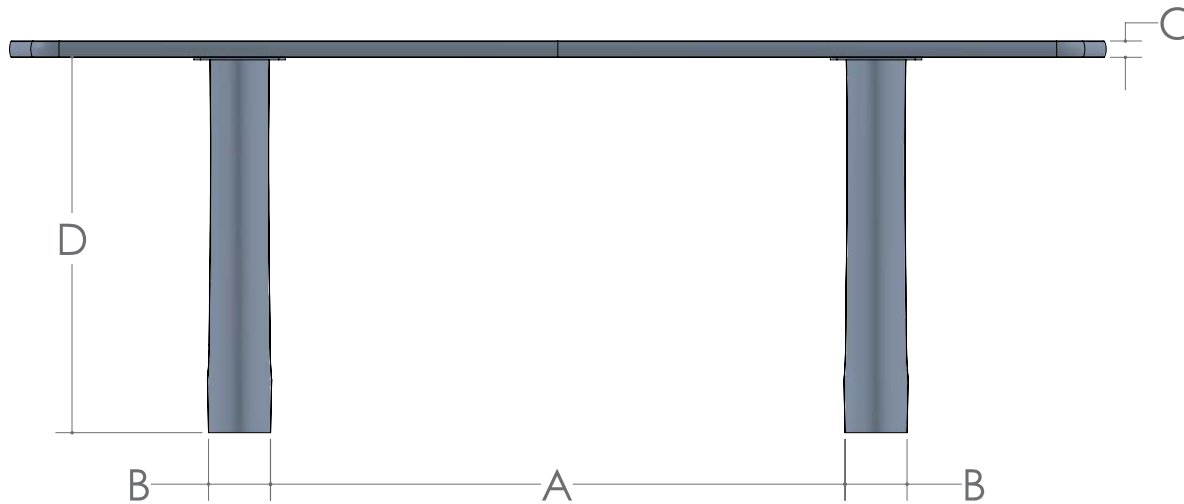

WESTAL TABLE

WESTAL TABLE

■ 1 1/4" Top with Bullnose Edge is Standard

SIZE	12" LEAVES AVAILABLE	SELF STORE
42 x 72	4	Yes 4 without Skirts
48 x 72	4	Yes 4 without Skirts
42 x 84	3	Yes 3 without Skirts
48 x 84	3	Yes 3 without Skirts
42 x 96	Solid Top Only	No
48 x 96	Solid Top Only	No
42 x 108	Solid Top Only	No
48 x 108	Solid Top Only	No
42 x 120	Solid Top Only	No
48 x 120	Solid Top Only	No