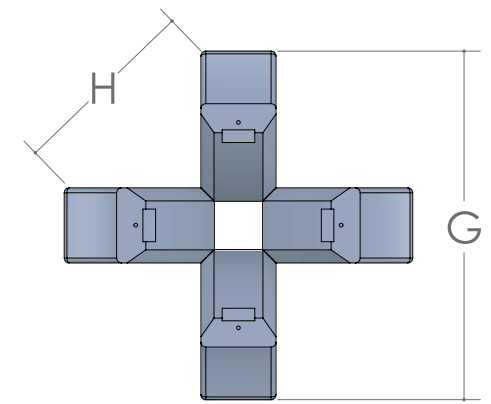

DALLAS BENCH

■ SIZE: 54"w x 14 ½"d x 18"h

KORBYN COLLECTION

KORBYN CHAIR

CRESCENT CHAIR

YORKTOWN CHAIR

KORBYN TABLE

KORBYN TABLE

- Mission Edge is Standard
- Beveled Skirt is Standard

SIZE	12" LEAVES AVAILABLE	SELF STORE
42	2	No
48	2	No
54	1	No

SIZE	A	B	C	D	E	F	G	H
All Sizes	5 3/4"	2 1/2"	1"	18 5/8"	1/2"	26 1/2"	26 3/4"	14 1/2"

KORBYN CHAIR