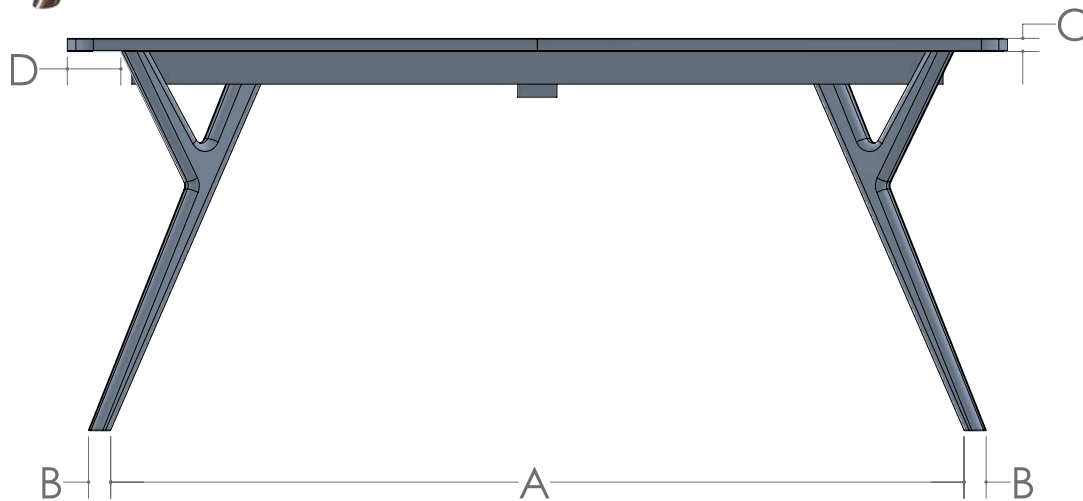

SIZE	A	B	C	D	E	F	G	H	I
42 x 60	53 3/8"	1 5/8"	1"	4 1/8"	34 1/2"	1 5/8"	26 1/2"	2 1/2"	3 3/8"
42 x 66	59 3/8"	1 5/8"	1"	4 1/8"	34 1/2"	1 5/8"	26 1/2"	2 1/2"	3 3/8"
42 x 72	65 3/8"	1 5/8"	1"	4 1/8"	34 1/2"	1 5/8"	26 1/2"	2 1/2"	3 3/8"
48 x 60	53 3/8"	1 5/8"	1"	4 1/8"	40 1/2"	1 5/8"	26 1/2"	2 1/2"	3 3/8"
48 x 66	59 3/8"	1 5/8"	1"	4 1/8"	40 1/2"	1 5/8"	26 1/2"	2 1/2"	3 3/8"
48 x 72	65 3/8"	1 5/8"	1"	4 1/8"	40 1/2"	1 5/8"	26 1/2"	2 1/2"	3 3/8"