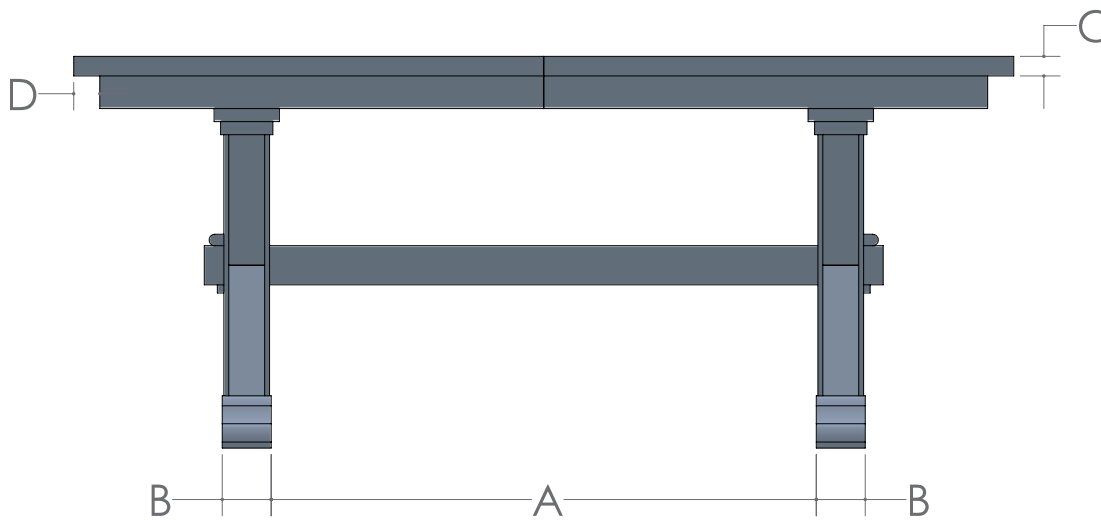

SAWYER COLLECTION

SAWYER CHAIR

MODESTO CHAIR

CONNER CHAIR

SAWYER TABLE

SAWYER TABLE

- 1½" Top with Vintage Circular-Sawn and Mission Edge are Standard
- Also Available with Smooth Top

SIZE	12" LEAVES AVAILABLE	SELF STORE
42 x 72	4	Yes 2 Skirted
48 x 72	4	Yes 2 without Skirts
42 x 84	3	Yes 2 Skirted
48 x 84	3	Yes 2 without Skirts
42 x 96	2	Yes 2 Skirted
48 x 96	2	Yes 2 without Skirts
42 x 108	1	Yes 1 Skirted
48 x 108	1	Yes 1 without Skirts
42 x 120	Solid Top Only	No
48 x 120	Solid Top Only	No