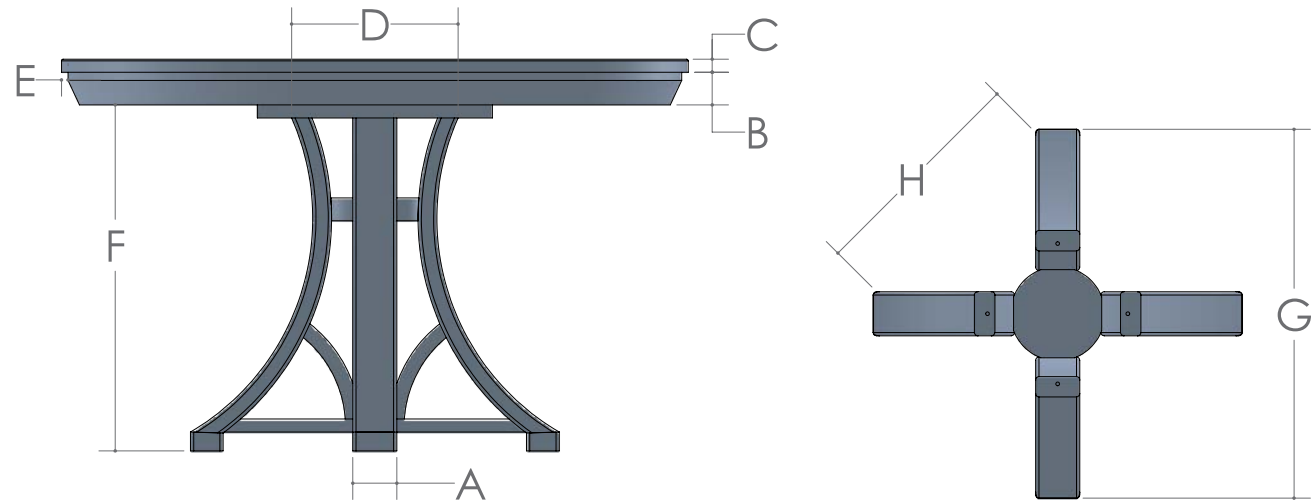

JETARA CHAIR

- SIDE CHAIR: 18 ½"w x 24"d x 36"h
- SIDE CHAIR SEATING AREA: 18 ½" x 17"
- SEAT HEIGHT: 18"
- BACK HEIGHT FROM SEAT: 18"

DAWSON COLLECTION

DAWSON CHAIR

CRESCENT CHAIR

HARRIS CHAIR

DAWSON TABLE

DAWSON TABLE

- Mission Edge is Standard
- Beveled Skirt is Standard
- Tables 60" or Larger have a Skirt without a Bevel

SIZE	12" LEAVES AVAILABLE	SELF STORE
42	2	No
48	2	No
54	1	No
60	Solid Top Only	No
66	Solid Top Only	No