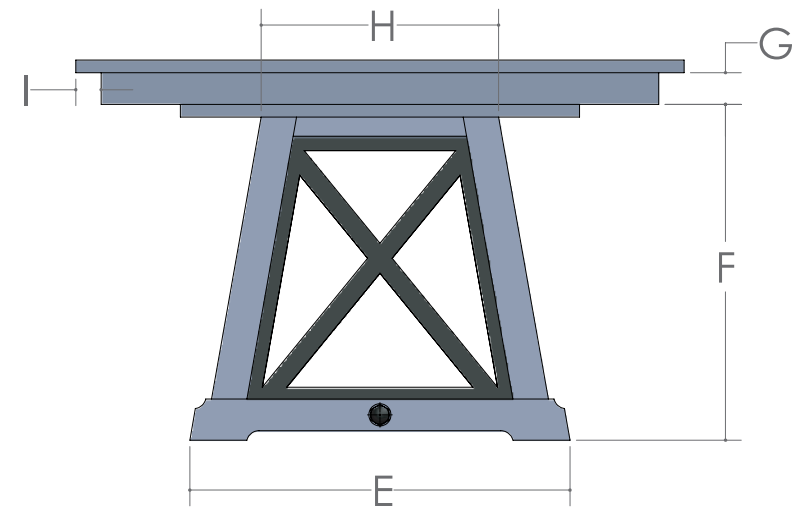

Metal Color Options

SIZE	A	B	C	D	E	F	G	H	I
All Sizes	43 1/2"	3 3/4"	1"	2"	30"	26 1/2"	2 1/2"	18 3/4"	2"