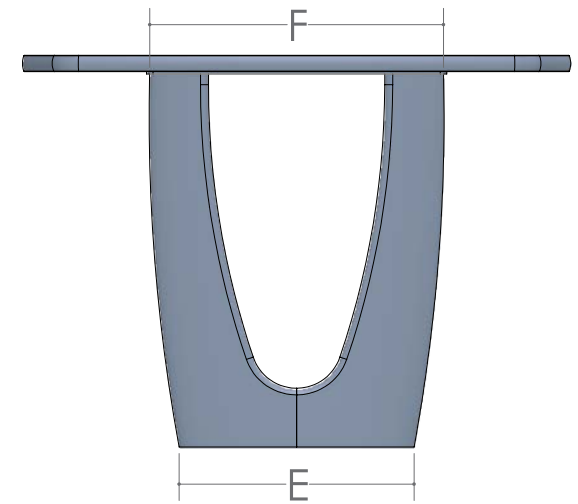

WESTAL TABLE

WESTAL TABLE

■ 1 1/4" Top with Bullnose Edge is Standard

SIZE	12" LEAVES AVAILABLE	SELF STORE
42 x 72	4	Yes 4 without Skirts
48 x 72	4	Yes 4 without Skirts
42 x 84	3	Yes 3 without Skirts
48 x 84	3	Yes 3 without Skirts
42 x 96	Solid Top Only	No
48 x 96	Solid Top Only	No
42 x 108	Solid Top Only	No
48 x 108	Solid Top Only	No
42 x 120	Solid Top Only	No
48 x 120	Solid Top Only	No

SIZE	A	B	C	D	E	F
72"	42"	4 3/4"	1 1/4"	28 3/4"	18"	22 1/2"
84"	44"	4 3/4"	1 1/4"	28 3/4"	18"	22 1/2"
96"	44"	4 3/4"	1 1/4"	28 3/4"	18"	22 1/2"
108"	44"	4 3/4"	1 1/4"	28 3/4"	18"	22 1/2"
120"	66"	4 3/4"	1 1/4"	28 3/4"	18"	22 1/2"