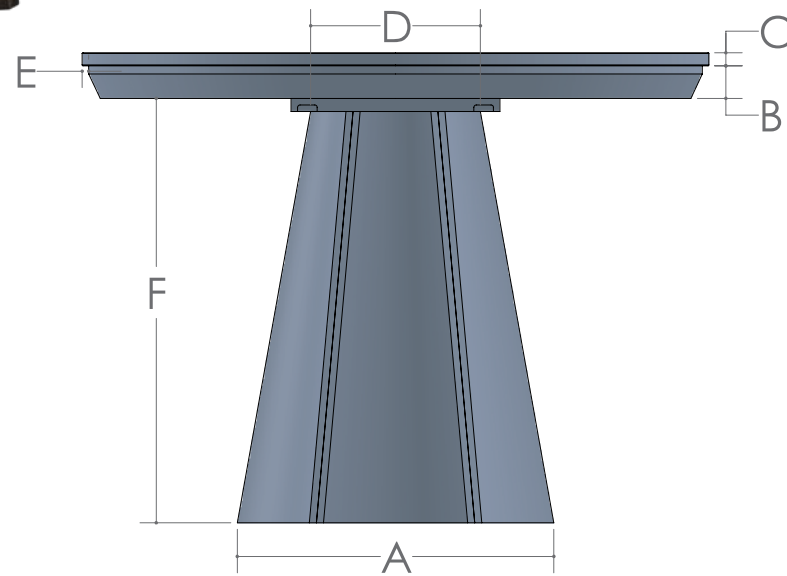

BROGAN PUB TABLE

BROGAN PUB TABLE

- Mission Edge is Standard
- Beveled Skirt is Standard

SIZE	12" LEAVES AVAILABLE	SELF STORE
42	2	No
48	2	No

SIZE	A	B	C	D	E	F	G	H
36"h	24 1/4"	2 1/2"	1"	13"	1/2"	32 1/2"	24 1/2"	11"
42"h	24 1/4"	2 1/2"	1"	13"	1/2"	38 1/2"	24 1/2"	11"