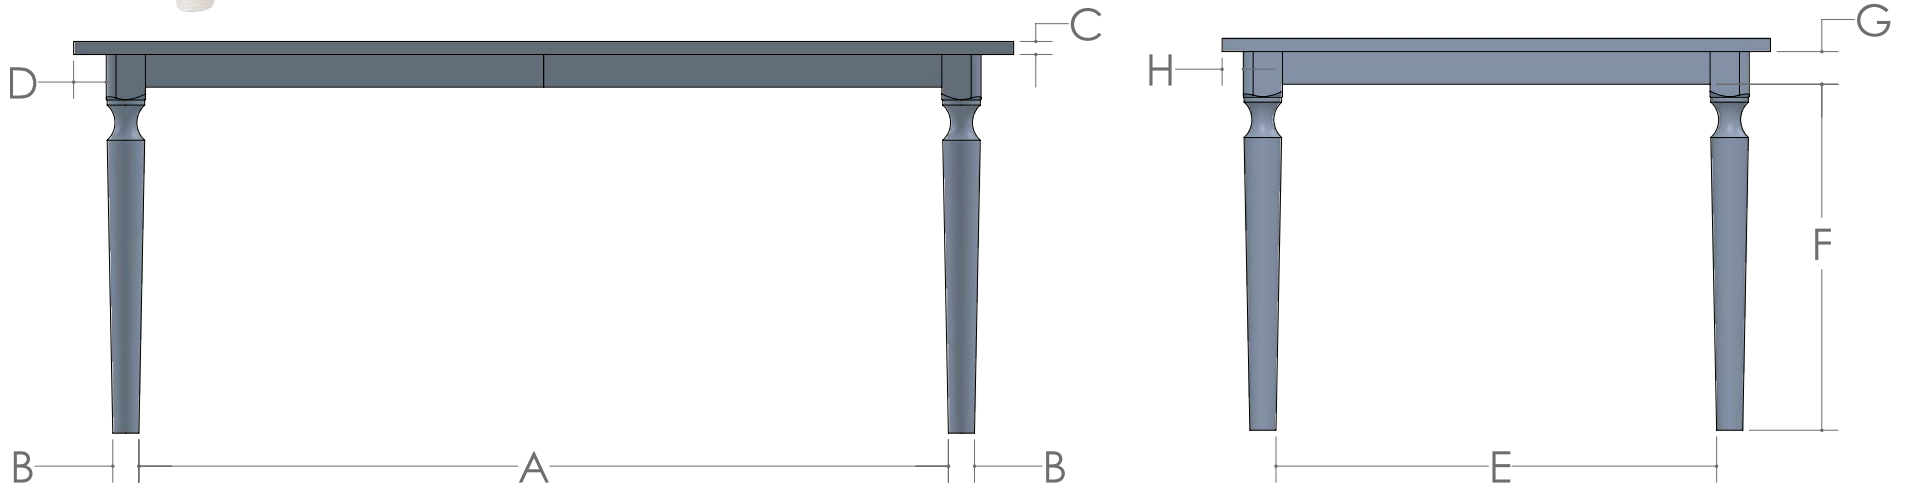

CASEY SERVER

- SIZE: 54"w x 21 ½"d x 30"h

CRAYTON COLLECTION

CRAYTON CHAIR

ALBANY CHAIR

BENT FEATHER BOW CHAIR

CRAYTON SERVER

CRAYTON TABLE

CRAYTON TABLE

■ ½" Roundover Edge is Standard

SIZE	12" LEAVES AVAILABLE	SELF STORE
42 x 60	9	Yes 2 Skirted - 2 without
42 x 66	9	Yes 2 Skirted - 2 without
42 x 72	9	Yes 2 Skirted - 2 without
48 x 60	9	Yes 2 Skirted - 2 without
48 x 66	9	Yes 2 Skirted - 2 without
48 x 72	9	Yes 2 Skirted - 2 without