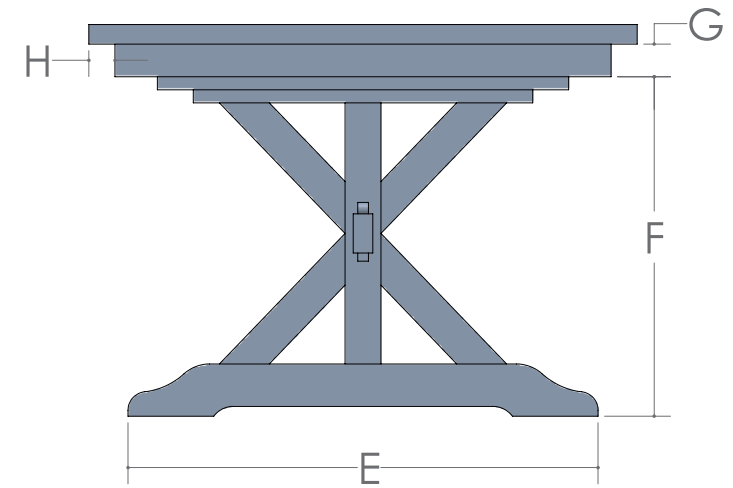

SAWYER COLLECTION

SAWYER CHAIR

MODESTO CHAIR

CONNER CHAIR

SAWYER TABLE

SAWYER TABLE

- 1½" Top with Vintage Circular-Sawn and Mission Edge are Standard
- Also Available with Smooth Top

SIZE	12" LEAVES AVAILABLE	SELF STORE
42 x 72	4	Yes 2 Skirted
48 x 72	4	Yes 2 without Skirts
42 x 84	3	Yes 2 Skirted
48 x 84	3	Yes 2 without Skirts
42 x 96	2	Yes 2 Skirted
48 x 96	2	Yes 2 without Skirts
42 x 108	1	Yes 1 Skirted
48 x 108	1	Yes 1 without Skirts
42 x 120	Solid Top Only	No
48 x 120	Solid Top Only	No