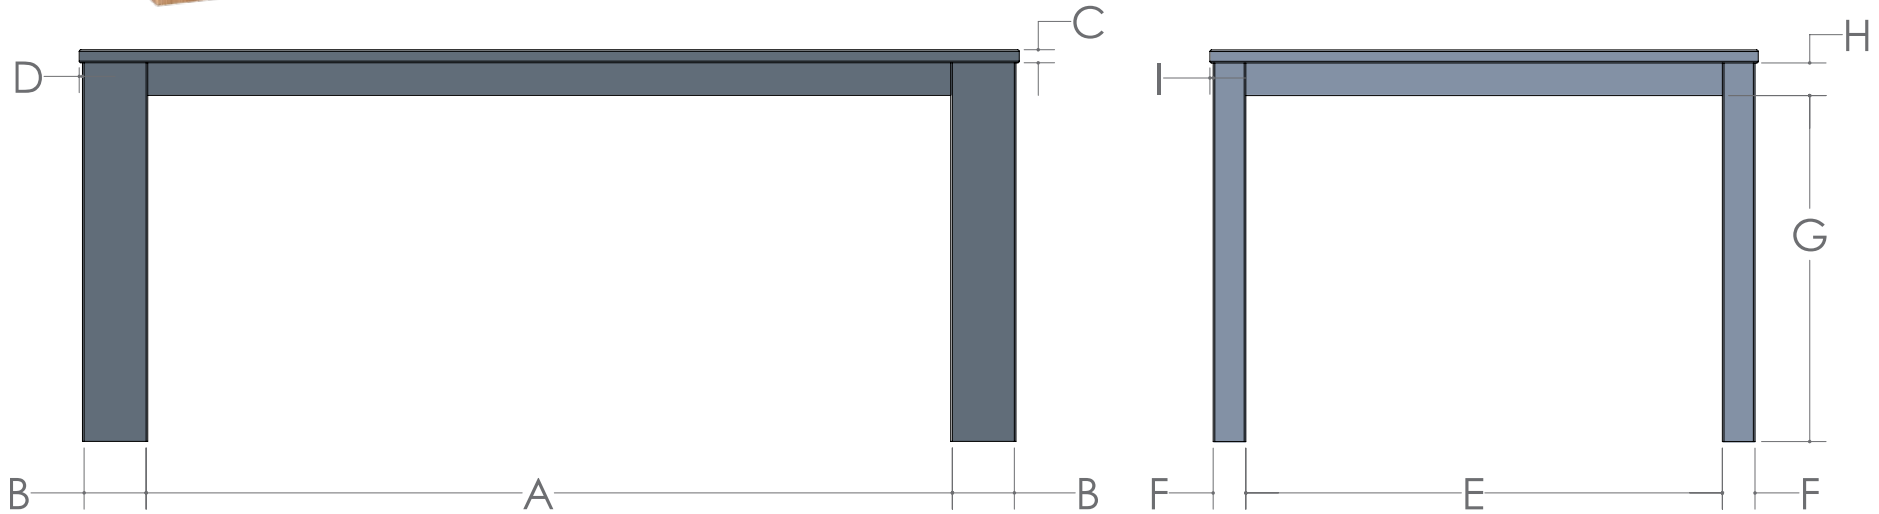

DARCY CHAIR

THEO TABLE

THEO TABLE

■ Mission Edge is Standard

SIZE	12" LEAVES AVAILABLE	SELF STORE
36 x 60	9	Yes 1 Skirted - 1 without
36 x 66	9	Yes 1 Skirted - 1 without
36 x 72	9	Yes 1 Skirted - 1 without
42 x 60	9	Yes 2 Skirted - 2 without
42 x 66	9	Yes 2 Skirted - 2 without
42 x 72	9	Yes 2 Skirted - 2 without
48 x 60	9	Yes 2 Skirted - 2 without
48 x 66	9	Yes 2 Skirted - 2 without
48 x 72	9	Yes 2 Skirted - 2 without